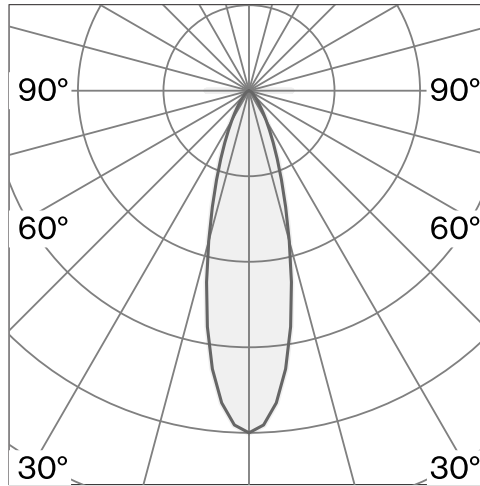

Wall mounted table luminaire made from aluminium; surface Jet black; RAL 9005; polyamide glare shade and polycarbonate lens; with COB (Chip on Board) technology for maximum efficiency; integrated dimmer switch; light colour 2700 K; ≤ 3 SDCM (initial MacAdam); CRI ≥ 98 ; degree of protection IP20; Class 2; incl. 2000 mm black cable plug; light source replaceable by Wastberg+ or by a professional with explicit authorization; control gear replaceable by end-user;

TECHNICAL INFORMATION

Physical	
Material	Lamp Body: Aluminium
IP Rating	IP20
Safety Class	Class II

LED	
Colour Rendering Index	CRI ≥ 98
Lumen Maintenance	L80 / 50000h
Macadam Ellipse	≤ 3 SDCM (initial MacAdam)