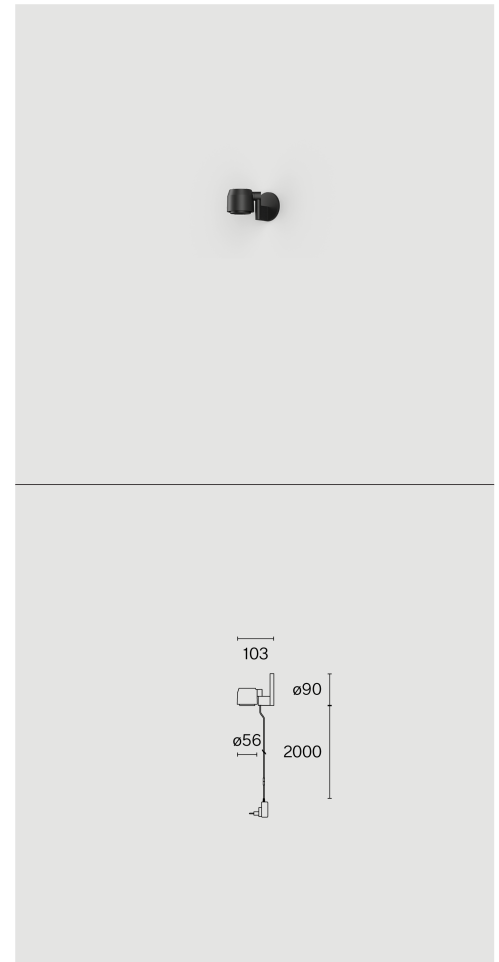

Wall mounted table luminaire made from aluminium; surface Jet black; RAL 9005; polyamide glare shade and polycarbonate lens; with COB (Chip on Board) technology for maximum efficiency; integrated dimmer switch; light colour 2700 K; ≤ 3 SDCM (initial MacAdam); CRI ≥ 98 ; degree of protection IP20; Class 2; incl. 2000 mm black cable plug; light source replaceable by Wastberg+ or by a professional with explicit authorization; control gear replaceable by end-user;

TECHNICAL INFORMATION

Physical	
Material	Lamp Body: Aluminium
IP Rating	IP20
Safety Class	Class II

LED	
Colour Rendering Index	CRI ≥ 98
Lumen Maintenance	L80 / 50000h
Macadam Ellipse	≤ 3 SDCM (initial MacAdam)

More technical information online

wastberg.com/en/products/ion-bracket-w225br0

ARTICLE-SPECIFIC INFORMATION

Mounting
Luminous Flux
Colour Temperature
Optic
Control
Voltage
Power
Weight

Colour / Finish	Jet black ●
------------------------	-------------