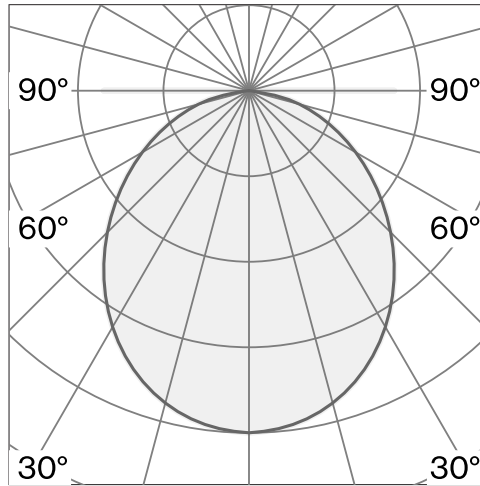

PASTILLE

PIN
W242P2

Pin mounted table luminaire made from biopolyamide; ABS reflector and polycarbonate diffuser; surface Raw aluminium; with COB (Chip on Board) technology for maximum efficiency; integrated dimmer switch; light colour 2700 K; ≤ 3 SDCM (initial MacAdam); CRI ≥ 98 ; degree of protection IP20; Class 2; incl. 2000 mm black cable plug; light source replaceable by Wastberg+ or by a professional with explicit authorization; control gear not replaceable;

More technical information online

wastberg.com/en/products/pastille-pin-w242p2

ARTICLE-SPECIFIC INFORMATION

Mounting	Table
Luminous Flux	472 lm
Colour Temperature	2700 K
Control	Integrated dimmer switch
Voltage	100 - 240 V
Power	7.4 W
Weight	0.7 kg