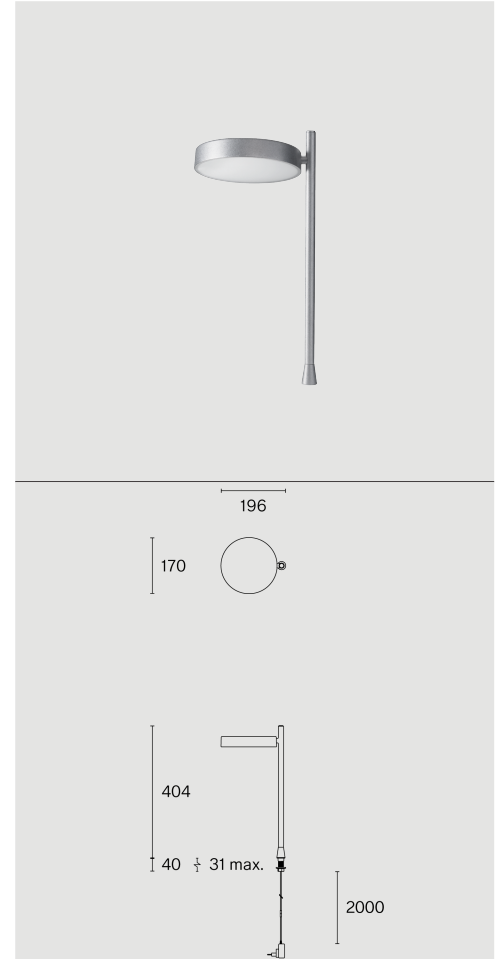

PASTILLE

PIN
W242P2

Pin mounted table luminaire made from biopolyamide; ABS reflector and polycarbonate diffuser; surface Raw aluminium; with COB (Chip on Board) technology for maximum efficiency; integrated dimmer switch; light colour 2700 K; ≤ 3 SDCM (initial MacAdam); CRI ≥ 98 ; degree of protection IP20; Class 2; incl. 2000 mm black cable plug; light source replaceable by Wastberg+ or by a professional with explicit authorization; control gear not replaceable;

TECHNICAL INFORMATION

Physical	
Material	Lamp Body: Aluminium
IP Rating	IP20
Safety Class	Class II

LED	
Colour Rendering Index	CRI ≥ 98
Lumen Maintenance	L80 / 50000h
Macadam Ellipse	≤ 3 SDCM (initial MacAdam)

More technical information online

wastberg.com/en/products/pastille-pin-w242p2

ARTICLE-SPECIFIC INFORMATION

Mounting	Table
Luminous Flux	472 lm
Colour Temperature	2700 K
Control	Integrated dimmer switch
Voltage	100 - 240 V
Power	7.4 W
Weight	0.7 kg

Colour / Finish	Raw aluminium
-----------------	---------------

PASTILLE

PIN
W242P2

Table	472 lm
Colour Temperature	2700 K
Control	Integrated dimmer switch
Voltage	100 - 240 V
Power	7.4 W
Weight	0.7 kg

Art. No. / EAN code	242P22027 / 7330492012643
---------------------	---------------------------