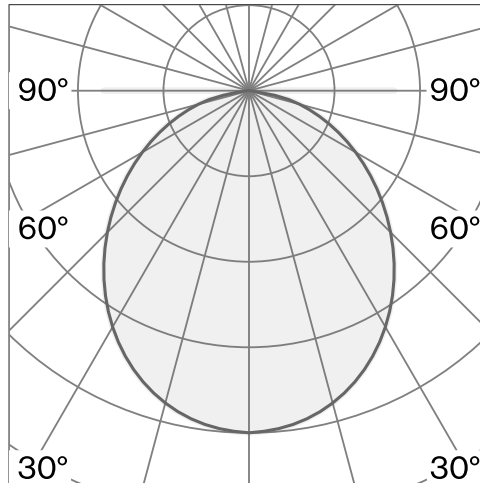

PASTILLE

PIN
W242P2

Pin mounted table luminaire made from biopolyamide; ABS reflector and polycarbonate diffuser; surface Jet black; RAL 9005; with COB (Chip on Board) technology for maximum efficiency; integrated dimmer switch; light colour 2700 K; ≤ 3 SDCM (initial MacAdam); CRI ≥ 98 ; degree of protection IP20; Class 2; incl. 2000 mm black cable plug; light source replaceable by Wastberg+ or by a professional with explicit authorization; control gear replaceable by end-user;

More technical information online

wastberg.com/en/products/pastille-pin-w242p2

ARTICLE-SPECIFIC INFORMATION

Mounting	Table
Luminous Flux	472 lm
Colour Temperature	2700 K
Optic	Opal
Control	Integrated dimmer switch
Voltage	100 - 240 V
Power	7.4 W
Weight	0.7 kg