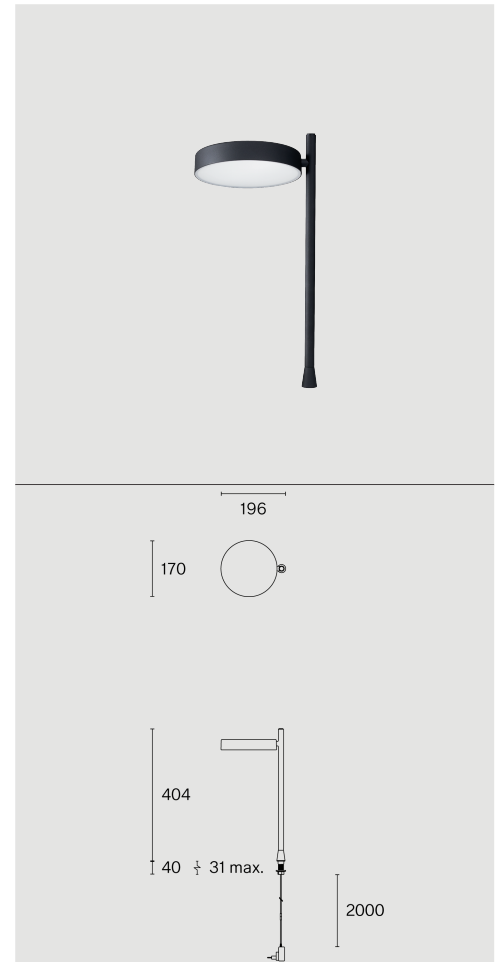

PASTILLE

PIN
W242P2

Pin mounted table luminaire made from biopolyamide; ABS reflector and polycarbonate diffuser; surface Jet black; RAL 9005; with COB (Chip on Board) technology for maximum efficiency; integrated dimmer switch; light colour 2700 K; ≤ 3 SDCM (initial MacAdam); CRI ≥ 98 ; degree of protection IP20; Class 2; incl. 2000 mm black cable plug; light source replaceable by Wastberg+ or by a professional with explicit authorization; control gear replaceable by end-user;

TECHNICAL INFORMATION

Physical	
Material	Lamp Body: Aluminium
IP Rating	IP20
Safety Class	Class II

LED	
Colour Rendering Index	CRI ≥ 98
Lumen Maintenance	L80 / 50000h
Macadam Ellipse	≤ 3 SDCM (initial MacAdam)

More technical information online

wastberg.com/en/products/pastille-pin-w242p2

ARTICLE-SPECIFIC INFORMATION

Mounting	Table
Luminous Flux	472 lm
Colour Temperature	2700 K
Optic	Opal
Control	Integrated dimmer switch
Voltage	100 - 240 V
Power	7.4 W
Weight	0.7 kg