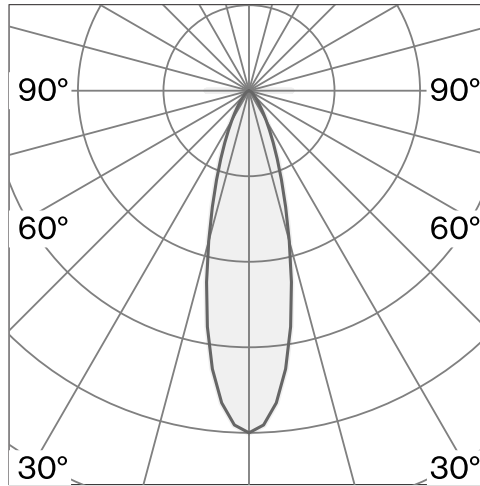

Wall mounted table luminaire made from aluminium; surface Traffic white; RAL 9016; polyamide glare shade and polycarbonate lens; with COB (Chip on Board) technology for maximum efficiency; integrated dimmer switch; light colour 2700 K;  $\leq 3$  SDCM (initial MacAdam); CRI  $\geq 98$ ; degree of protection IP20; Class 2; incl. 2000 mm white cable plug; light source replaceable by Wastberg+ or by a professional with explicit authorization; control gear replaceable by end-user;

## TECHNICAL INFORMATION

<b>Physical</b>	
<b>Material</b>	Lamp Body: Aluminium
<b>IP Rating</b>	IP20
<b>Safety Class</b>	Class II

<b>LED</b>	
<b>Colour Rendering Index</b>	CRI $\geq 98$
<b>Lumen Maintenance</b>	L80 / 50000h
<b>Macadam Ellipse</b>	$\leq 3$ SDCM (initial MacAdam)