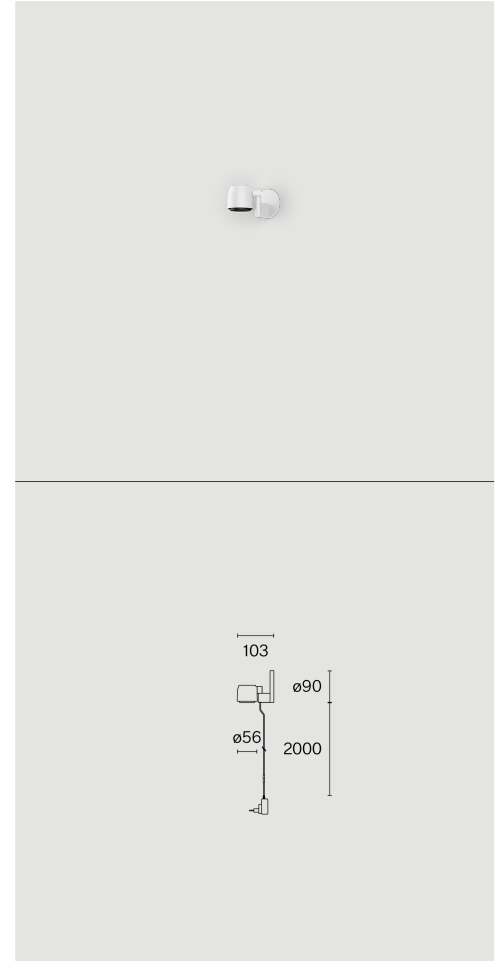

Wall mounted table luminaire made from aluminium; surface Traffic white; RAL 9016; polyamide glare shade and polycarbonate lens; with COB (Chip on Board) technology for maximum efficiency; integrated dimmer switch; light colour 2700 K;  $\leq 3$  SDCM (initial MacAdam); CRI  $\geq 98$ ; degree of protection IP20; Class 2; incl. 2000 mm white cable plug; light source replaceable by Wastberg+ or by a professional with explicit authorization; control gear replaceable by end-user;