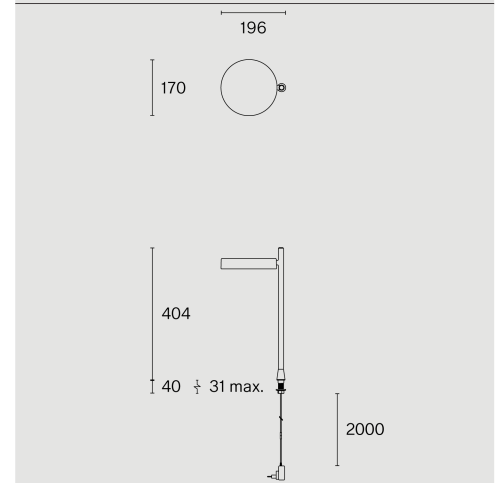

PASTILLE

PIN
W242P2

Pin mounted table luminaire made from biopolyamide; ABS reflector and polycarbonate diffuser; surface Oxide red; RAL 3009; with COB (Chip on Board) technology for maximum efficiency; integrated dimmer switch; light colour 2700 K; ≤ 3 SDCM (initial MacAdam); CRI ≥ 98 ; degree of protection IP20; Class 2; incl. 2000 mm black cable plug; light source replaceable by Wastberg+ or by a professional with explicit authorization; control gear not replaceable;

TECHNICAL INFORMATION

Physical	
Material	Lamp Body: Aluminium
IP Rating	IP20
Safety Class	Class II

LED	
Colour Rendering Index	CRI ≥ 98
Lumen Maintenance	L80 / 50000h
Macadam Ellipse	≤ 3 SDCM (initial MacAdam)

More technical information online

wastberg.com/en/products/pastille-pin-w242p2

ARTICLE-SPECIFIC INFORMATION

Mounting	Table
Luminous Flux	472 lm
Colour Temperature	2700 K
Control	Integrated dimmer switch
Voltage	100 - 240 V
Power	7.4 W
Weight	0.7 kg

Colour / Finish	Oxide red ●
-----------------	--

PASTILLE

PIN
W242P2

Table	472 lm
Colour Temperature	2700 K
Control	Integrated dimmer switch
Voltage	100 - 240 V
Power	7.4 W
Weight	0.7 kg

Art. No. / EAN code	242P20327 / 7330492012582
---------------------	---------------------------