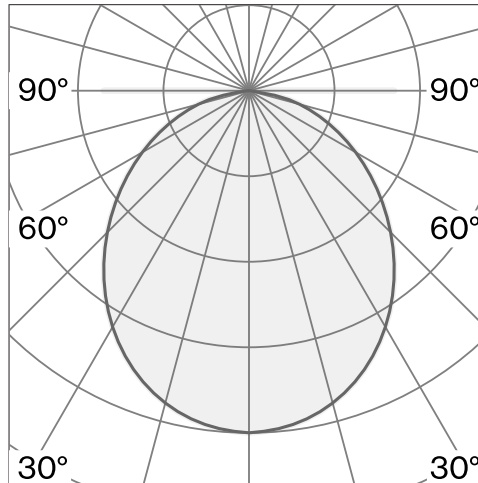

PASTILLE

PIN
W242P2

Pin mounted table luminaire made from biopolyamide; ABS reflector and polycarbonate diffuser; surface Oxide red; RAL 3009; with COB (Chip on Board) technology for maximum efficiency; integrated dimmer switch; light colour 2700 K; ≤ 3 SDCM (initial MacAdam); CRI ≥ 98 ; degree of protection IP20; Class 2; incl. 2000 mm black cable plug; light source replaceable by Wastberg+ or by a professional with explicit authorization; control gear not replaceable;

More technical information online

wastberg.com/en/products/pastille-pin-w242p2

ARTICLE-SPECIFIC INFORMATION

Mounting	Table
Luminous Flux	472 lm
Colour Temperature	2700 K
Control	Integrated dimmer switch
Voltage	100 - 240 V
Power	7.4 W
Weight	0.7 kg