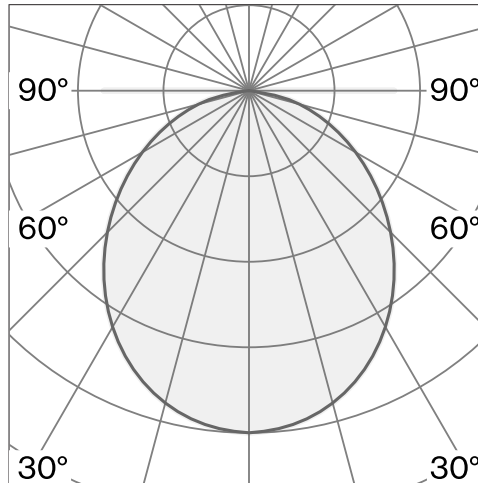

PASTILLE

FLOOR
W242F2

Free standing floor luminaire made from biopolyamide; ABS reflector and polycarbonate diffuser; surface Jet black; RAL 9005; with COB (Chip on Board) technology for maximum efficiency; integrated dimmer switch; light colour 2700 K; ≤ 3 SDCM (initial MacAdam); CRI ≥ 98 ; degree of protection IP20; Class 2; incl. 3000 mm black cable plug; light source replaceable by Wastberg+ or by a professional with explicit authorization; control gear replaceable by end-user;