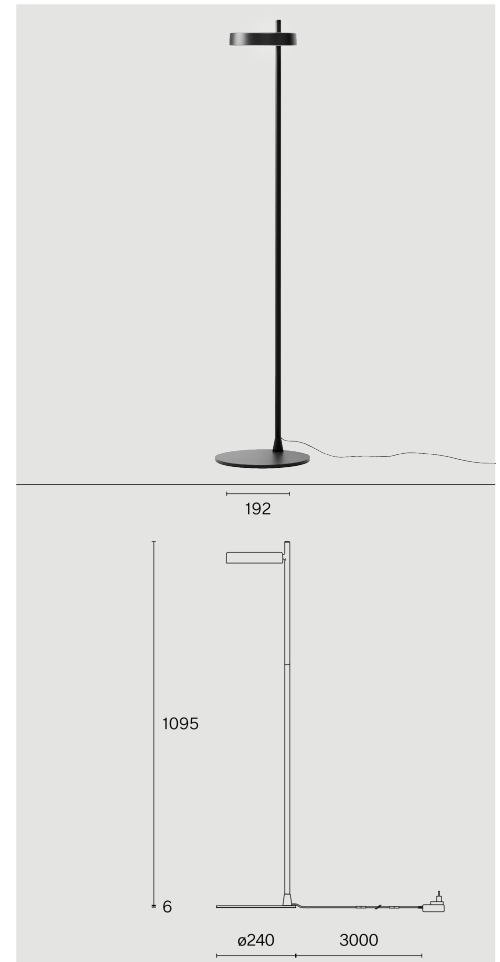

PASTILLE

FLOOR
W242F2

Free standing floor luminaire made from biopolyamide; ABS reflector and polycarbonate diffuser; surface Jet black; RAL 9005; with COB (Chip on Board) technology for maximum efficiency; integrated dimmer switch; light colour 2700 K; ≤ 3 SDCM (initial MacAdam); CRI ≥ 98 ; degree of protection IP20; Class 2; incl. 3000 mm black cable plug; light source replaceable by Wastberg+ or by a professional with explicit authorization; control gear replaceable by end-user;

TECHNICAL INFORMATION

Physical	
Material	Lamp Body: Aluminium
IP Rating	IP20
Safety Class	Class II

LED	
Colour Rendering Index	CRI ≥ 98
Lumen Maintenance	L80 / 50000h
Macadam Ellipse	≤ 3 SDCM (initial MacAdam)