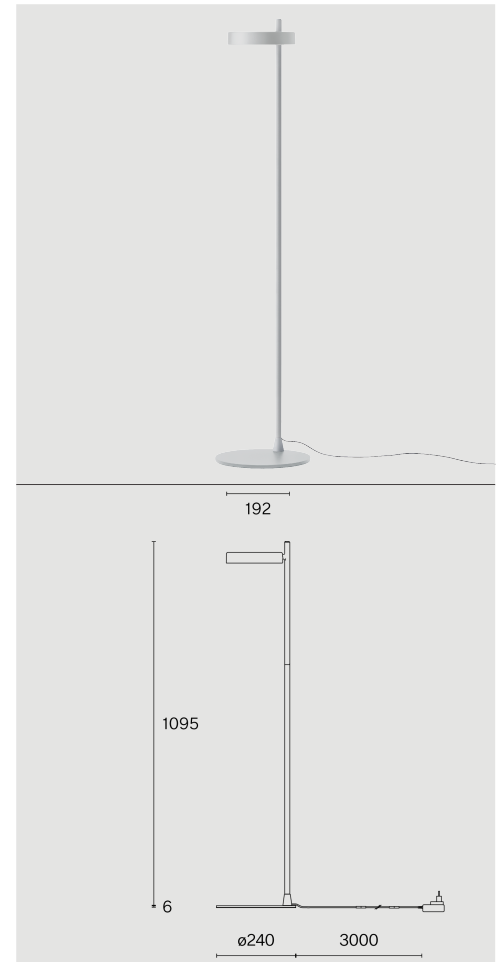

PASTILLE

FLOOR
W242F2

Free standing floor luminaire made from biopolyamide; ABS reflector and polycarbonate diffuser; surface Telegray 4; RAL 7047; with COB (Chip on Board) technology for maximum efficiency; integrated dimmer switch; light colour 2700 K; ≤ 3 SDCM (initial MacAdam); CRI ≥ 98 ; degree of protection IP20; Class 2; incl. 3000 mm black cable plug; light source replaceable by Wastberg+ or by a professional with explicit authorization; control gear not replaceable;

TECHNICAL INFORMATION

Physical	
Material	Lamp Body: Aluminium
IP Rating	IP20
Safety Class	Class II

LED

Colour Rendering Index	CRI ≥ 98
Lumen Maintenance	L80 / 50000h
Macadam Ellipse	≤ 3 SDCM (initial MacAdam)

More technical information online

wastberg.com/en/products/pastille-floor-w242f2

ARTICLE-SPECIFIC INFORMATION

Mounting
Luminous Flux
Colour Temperature
Control
Voltage
Power
Weight

Colour / Finish	Telegray 4
-----------------	------------