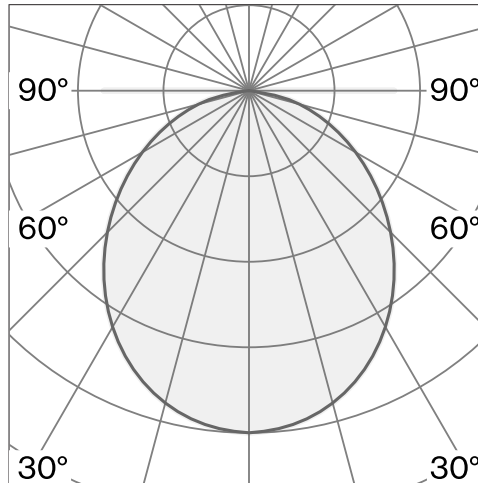

PASTILLE

FLOOR
W242F2

Free standing floor luminaire made from biopolyamide; ABS reflector and polycarbonate diffuser; surface Telegray 4; RAL 7047; with COB (Chip on Board) technology for maximum efficiency; integrated dimmer switch; light colour 2700 K; ≤ 3 SDCM (initial MacAdam); CRI ≥ 98 ; degree of protection IP20; Class 2; incl. 3000 mm black cable plug; light source replaceable by Wastberg+ or by a professional with explicit authorization; control gear not replaceable;