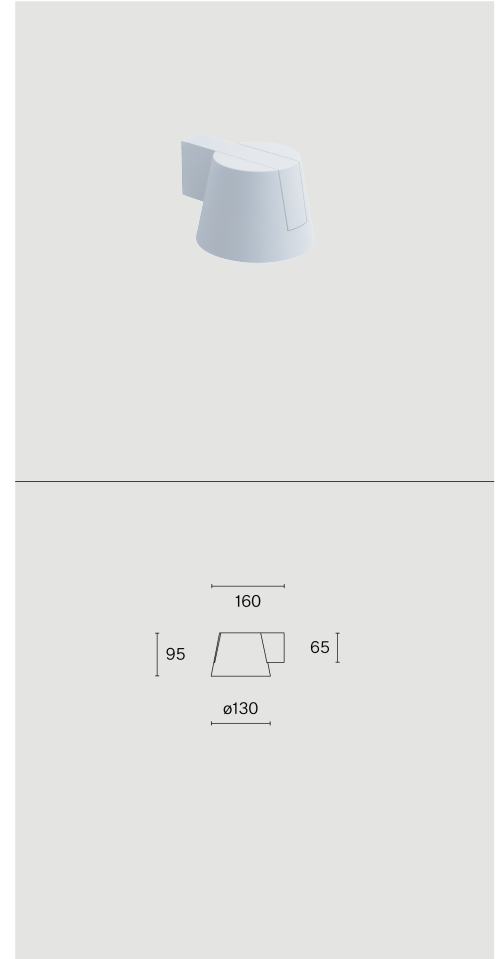

Wall surface luminaire; aluminium body and polycarbonate canopy; surface Pale blue; NCS S 1010-R90B; PMMA lens and polycarbonate reflector; with COB (Chip on Board) technology for maximum efficiency; DALI Push dim; light colour 2700 K; ≤ 3 SDCM (initial MacAdam); CRI ≥ 90 ; degree of protection IP20; Class 1; light source replaceable by Wastberg+ or by a professional with explicit authorization; control gear not replaceable;

TECHNICAL INFORMATION

Physical	
Material	Lamp Body: Aluminium
IP Rating	IP20
Safety Class	Class I

LED	
Colour Rendering Index	CRI ≥ 90
Lumen Maintenance	L80 / 50000h
Macadam Ellipse	≤ 3 SDCM (initial MacAdam)

More technical information online
wastberg.com/en/products/focal-wall-w222w

ARTICLE-SPECIFIC INFORMATION

Mounting
Luminous Flux
Colour Temperature
Optic
Control
Voltage
Power
Weight

Colour / Finish	Pale blue ●
------------------------	-------------

FOCAL WALL W222W

Wall
995 lm
2700 K
super wide flood
DALI Push dim
220 - 240 V
10.5 W
0.5 kg

Art. No. / EAN code	222W106272 / 7330492000503
----------------------------	----------------------------