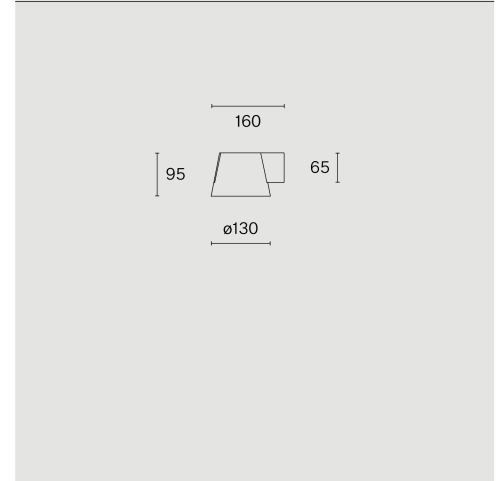

Wall surface luminaire; aluminium body and polycarbonate canopy; surface Pale blue; NCS S 1010-R90B; PMMA lens and polycarbonate reflector; with COB (Chip on Board) technology for maximum efficiency; DALI Push dim; light colour 2700 K; ≤ 3 SDCM (initial MacAdam); CRI ≥ 90 ; degree of protection IP20; Class 1; light source replaceable by Wever & Ducreé or by a professional with explicit authorization; control gear not replaceable;

TECHNICAL INFORMATION

Physical	
datasheet.label.material	Lamp Body: Aluminium
IP Rating	IP20
Safety Class	Class I

LED	
Colour Rendering Index	CRI ≥ 90
Lumen Maintenance	L80 / 50000h
Macadam Ellipse	≤ 3 SDCM (initial MacAdam)

More technical information online

wastberg.com/en/products/focal-wall-w222w

ARTICLE-SPECIFIC INFORMATION

Mounting
Luminous Flux
Colour Temperature
Control
Voltage
Power
Weight

Colour / Finish	Pale blue ●
------------------------	--

FOCAL WALL W222W

Wall
995 lm
2700 K
DALI Push dim
220 - 240 V
10.5 W
0.5 kg

Art. No. / EAN code	222W106272 / 7330492000503
----------------------------	-----------------------------------