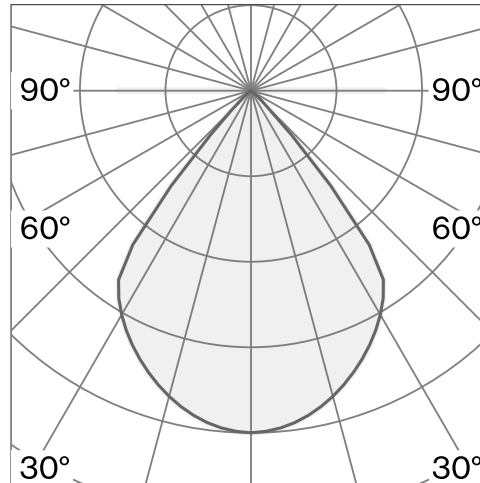

Wall surface luminaire; aluminium body and polycarbonate canopy; surface Pale blue; NCS S 1010-R90B; PMMA lens and polycarbonate reflector; with COB (Chip on Board) technology for maximum efficiency; DALI Push dim; light colour 2700 K; ≤ 3 SDCM (initial MacAdam); CRI ≥ 90 ; degree of protection IP20; Class 1; light source replaceable by Wever & Ducreé or by a professional with explicit authorization; control gear not replaceable;

TECHNICAL INFORMATION

Physical	
datasheet.label.material	Lamp Body: Aluminium
IP Rating	IP20
Safety Class	Class I

LED	
Colour Rendering Index	CRI ≥ 90
Lumen Maintenance	L80 / 50000h
Macadam Ellipse	≤ 3 SDCM (initial MacAdam)

More technical information online

wastberg.com/en/products/focal-wall-w222w

ARTICLE-SPECIFIC INFORMATION

Mounting
Luminous Flux
Colour Temperature
Control
Voltage
Power
Weight

Colour / Finish	Pale blue ●
------------------------	--