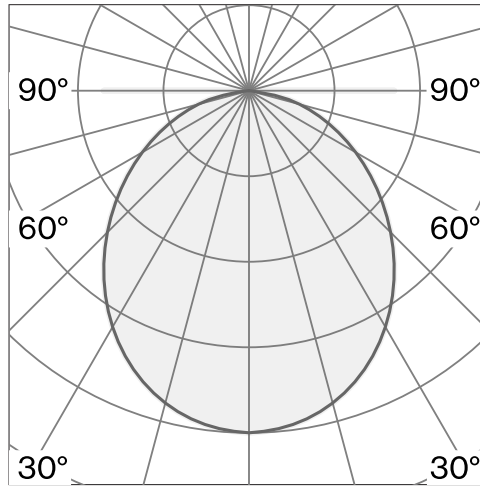

## PASTILLE

FLOOR  
W242F2

Free standing floor luminaire made from biopolyamide; ABS reflector and polycarbonate diffuser; surface Oxide red; RAL 3009; with COB (Chip on Board) technology for maximum efficiency; integrated dimmer switch; light colour 2700 K;  $\leq 3$  SDCM (initial MacAdam); CRI  $\geq 98$ ; degree of protection IP20; Class 2; incl. 3000 mm black cable plug; light source replaceable by Wastberg+ or by a professional with explicit authorization; control gear not replaceable;