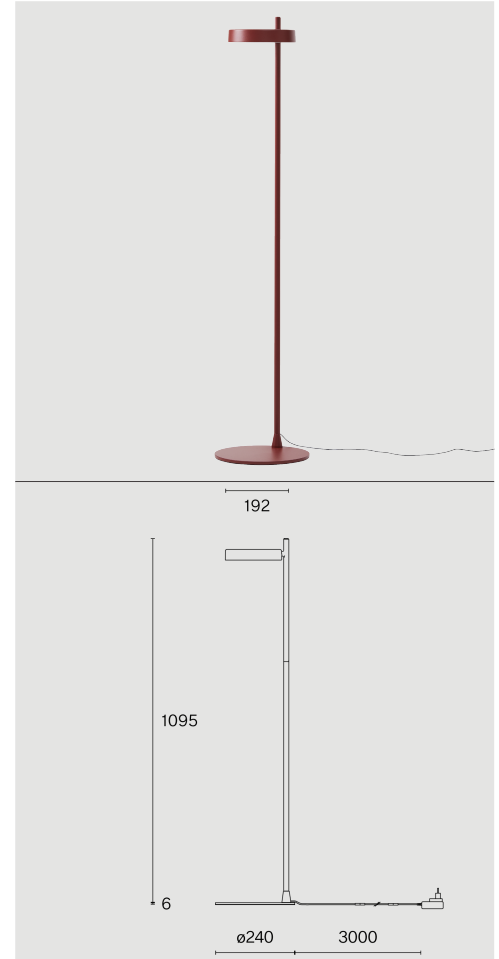

## PASTILLE

FLOOR  
W242F2

Free standing floor luminaire made from biopolyamide; ABS reflector and polycarbonate diffuser; surface Oxide red; RAL 3009; with COB (Chip on Board) technology for maximum efficiency; integrated dimmer switch; light colour 2700 K;  $\leq 3$  SDCM (initial MacAdam); CRI  $\geq 98$ ; degree of protection IP20; Class 2; incl. 3000 mm black cable plug; light source replaceable by Wastberg+ or by a professional with explicit authorization; control gear not replaceable;

### TECHNICAL INFORMATION

Physical	
Material	Lamp Body: Aluminium
IP Rating	IP20
Safety Class	Class II

LED	
Colour Rendering Index	CRI $\geq 98$
Lumen Maintenance	L80 / 50000h
Macadam Ellipse	$\leq 3$ SDCM (initial MacAdam)

### ARTICLE-SPECIFIC INFORMATION

Mounting
Luminous Flux
Colour Temperature
Control
Voltage
Power
Weight

Colour / Finish	Oxide red <span style="color: red;">●</span>
-----------------	--