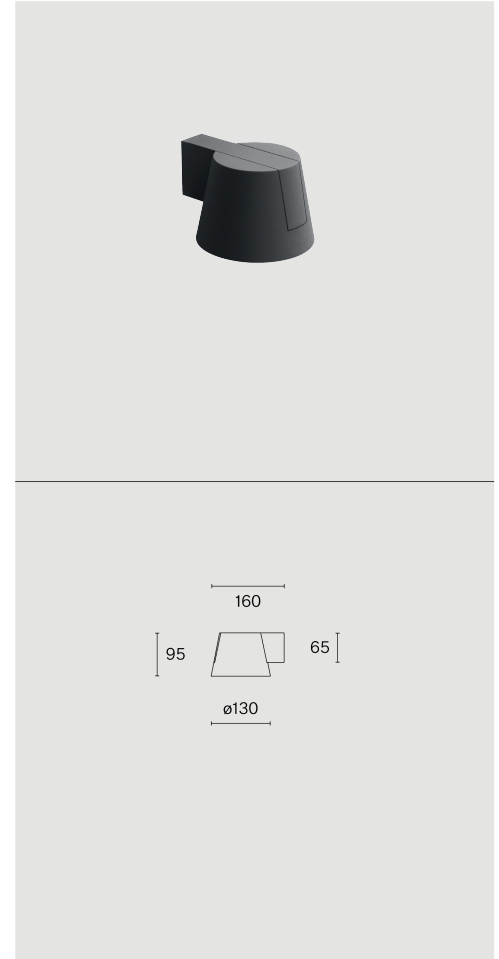

Wall surface luminaire; aluminium body and polycarbonate canopy; surface Jet black; RAL 9005; PMMA lens and polycarbonate reflector; with COB (Chip on Board) technology for maximum efficiency; DALI Push dim; light colour 2700 K; ≤ 3 SDCM (initial MacAdam); CRI ≥ 90 ; degree of protection IP20; Class 1; light source replaceable by Wastberg+ or by a professional with explicit authorization; control gear not replaceable;

TECHNICAL INFORMATION

Physical	
Material	Lamp Body: Aluminium
IP Rating	IP20
Safety Class	Class I

LED	
Colour Rendering Index	CRI ≥ 90
Lumen Maintenance	L80 / 50000h
Macadam Ellipse	≤ 3 SDCM (initial MacAdam)

More technical information online

wastberg.com/en/products/focal-wall-w222w

ARTICLE-SPECIFIC INFORMATION

Mounting
Luminous Flux
Colour Temperature
Optic
Control
Voltage
Power
Weight

Colour / Finish	Jet black ●
------------------------	-------------

FOCAL WALL W222W

Wall
995 lm
2700 K
super wide flood
DALI Push dim
220 - 240 V
10.5 W
0.5 kg

Art. No. / EAN code	222W105272 / 7330492000473
----------------------------	----------------------------