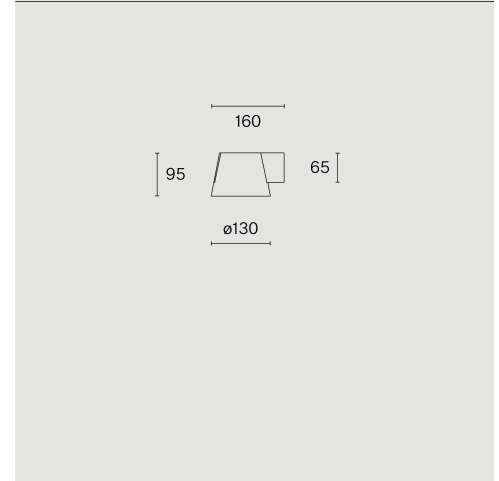

Wall surface luminaire; aluminium body and polycarbonate canopy; surface Jet black; RAL 9005; PMMA lens and polycarbonate reflector; with COB (Chip on Board) technology for maximum efficiency; Phase-cut dim; light colour 2700 K; ≤ 3 SDCM (initial MacAdam); CRI ≥ 90 ; degree of protection IP20; Class 1; light source replaceable by Wastberg+ or by a professional with explicit authorization; control gear not replaceable;

TECHNICAL INFORMATION

Physical	
Material	Lamp Body: Aluminium
IP Rating	IP20
Safety Class	Class I

LED	
Colour Rendering Index	CRI ≥ 90
Lumen Maintenance	L80 / 50000h
Macadam Ellipse	≤ 3 SDCM (initial MacAdam)

ARTICLE-SPECIFIC INFORMATION

Mounting
Luminous Flux
Colour Temperature
Optic
Control
Voltage
Power
Weight

Colour / Finish	Jet black ●
-----------------	-------------

FOCAL WALL W222W

Wall
905 lm
2700 K
super wide flood
Phase-cut dim
220 - 240 V
9.4 W
0.5 kg