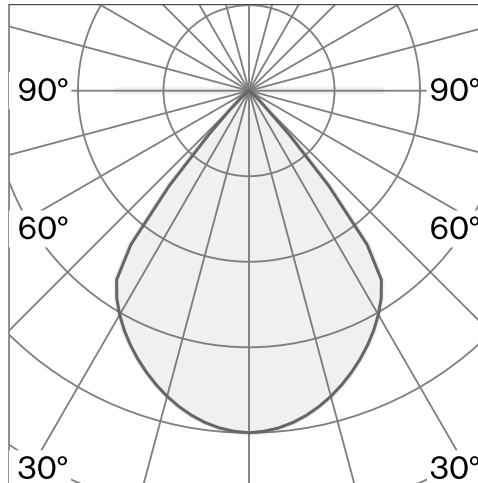

Wall surface luminaire; aluminium body and polycarbonate canopy; surface Jet black; RAL 9005; PMMA lens and polycarbonate reflector; with COB (Chip on Board) technology for maximum efficiency; Phase-cut dim; light colour 2700 K; ≤ 3 SDCM (initial MacAdam); CRI ≥ 90 ; degree of protection IP20; Class 1; light source replaceable by Wastberg+ or by a professional with explicit authorization; control gear not replaceable;

ARTICLE-SPECIFIC INFORMATION

Mounting
Luminous Flux
Colour Temperature
Optic
Control
Voltage
Power
Weight

Colour / Finish	Jet black ●
-----------------	-------------

FOCAL WALL W222W

Wall
905 lm
2700 K
super wide flood
Phase-cut dim
220 - 240 V
9.4 W
0.5 kg