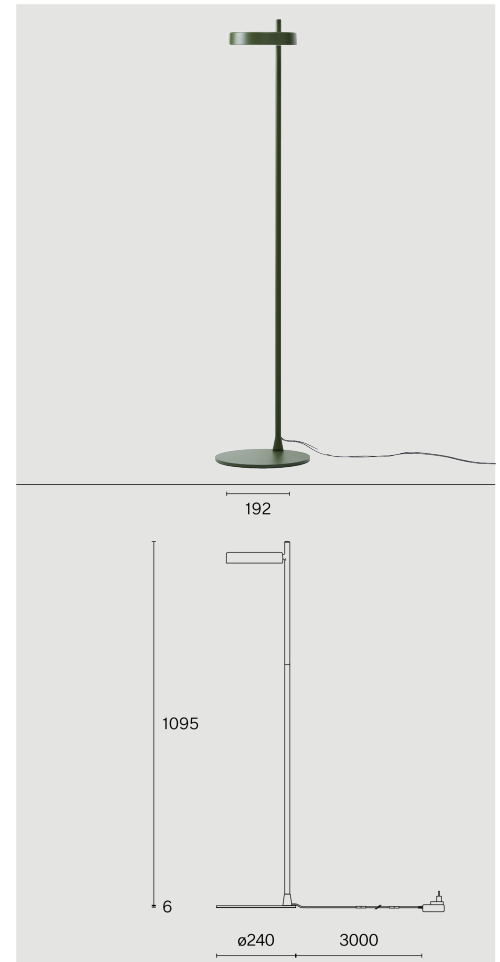

PASTILLE

FLOOR
W242F2

Free standing floor luminaire made from biopolyamide; ABS reflector and polycarbonate diffuser; surface Olive green; RAL 6003; with COB (Chip on Board) technology for maximum efficiency; integrated dimmer switch; light colour 2700 K; ≤ 3 SDCM (initial MacAdam); CRI ≥ 98 ; degree of protection IP20; Class 2; incl. 3000 mm black cable plug; light source replaceable by Wastberg+ or by a professional with explicit authorization; control gear not replaceable;

TECHNICAL INFORMATION

Physical	
Material	Lamp Body: Aluminium
IP Rating	IP20
Safety Class	Class II

LED

Colour Rendering Index	CRI ≥ 98
Lumen Maintenance	L80 / 50000h
Macadam Ellipse	≤ 3 SDCM (initial MacAdam)

More technical information online

wastberg.com/en/products/pastille-floor-w242f2

ARTICLE-SPECIFIC INFORMATION

Mounting
Luminous Flux
Colour Temperature
Control
Voltage
Power
Weight

Colour / Finish	Olive green ●
-----------------	---------------