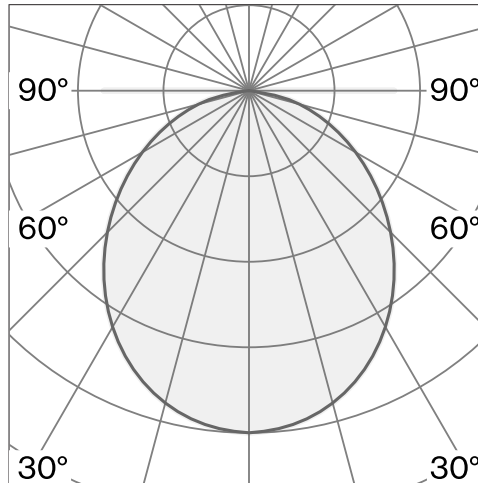

PASTILLE

FLOOR
W242F2

Free standing floor luminaire made from biopolyamide; ABS reflector and polycarbonate diffuser; surface Olive green; RAL 6003; with COB (Chip on Board) technology for maximum efficiency; integrated dimmer switch; light colour 2700 K; ≤ 3 SDCM (initial MacAdam); CRI ≥ 98 ; degree of protection IP20; Class 2; incl. 3000 mm black cable plug; light source replaceable by Wastberg+ or by a professional with explicit authorization; control gear not replaceable;