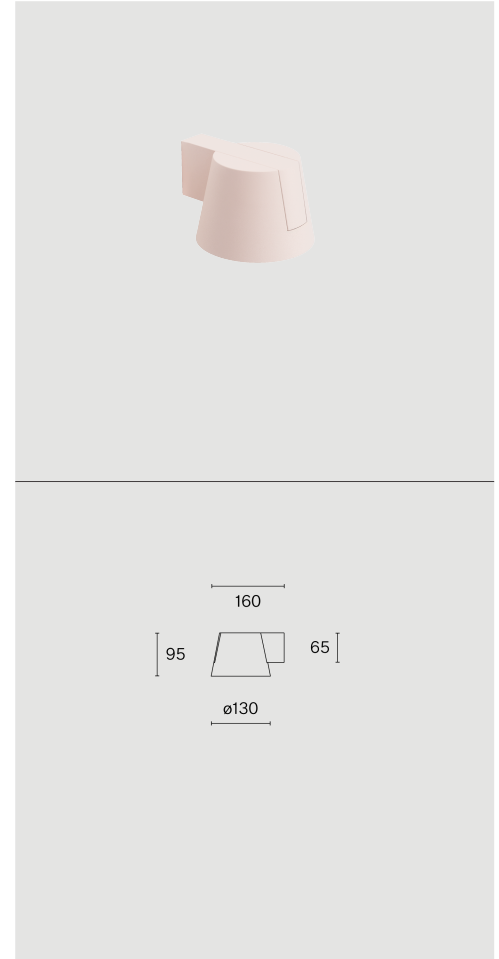

Wall surface luminaire; aluminium body and polycarbonate canopy; surface Pale red; NCS S 1010-Y90R; PMMA lens and polycarbonate reflector; with COB (Chip on Board) technology for maximum efficiency; DALI Push dim; light colour 2700 K; ≤ 3 SDCM (initial MacAdam); CRI ≥ 90 ; degree of protection IP20; Class 1; light source replaceable by Wastberg+ or by a professional with explicit authorization; control gear not replaceable;

TECHNICAL INFORMATION

Physical	
Material	Lamp Body: Aluminium
IP Rating	IP20
Safety Class	Class I
LED	
Colour Rendering Index	CRI ≥ 90
Lumen Maintenance	L80 / 50000h
Macadam Ellipse	≤ 3 SDCM (initial MacAdam)

ARTICLE-SPECIFIC INFORMATION

Mounting	
Luminous Flux	
Colour Temperature	
Optic	
Control	
Voltage	
Power	
Weight	
Colour / Finish	
Pale red	

FOCAL WALL W222W

Wall	
Lumen	995 lm
Colour Temperature	2700 K
Optic	super wide flood
Control	DALI Push dim
Voltage	220 - 240 V
Power	10.5 W
Weight	0.5 kg
Art. No. / EAN code	
222W103272 / 7330492000480	