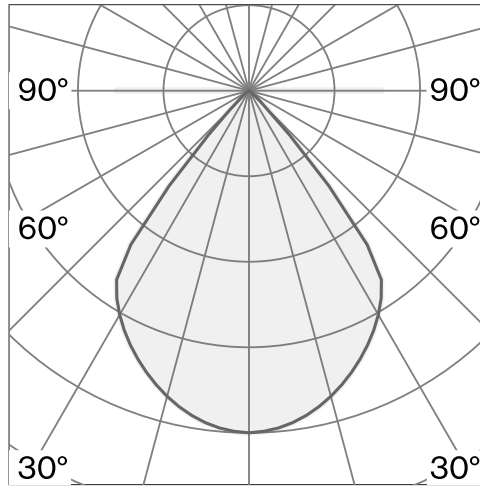

FOCAL

WALL
W222W

Wall surface luminaire; aluminium body and polycarbonate canopy; surface Pale green; NCS S 2005-B50G; PMMA lens and polycarbonate reflector; with COB (Chip on Board) technology for maximum efficiency; DALI Push dim; light colour 2700 K; ≤ 3 SDCM (initial MacAdam); CRI ≥ 90 ; degree of protection IP20; Class 1; light source replaceable by Wastberg+ or by a professional with explicit authorization; control gear not replaceable;

ARTICLE-SPECIFIC INFORMATION

Mounting
Luminous Flux
Colour Temperature
Optic
Control
Voltage
Power
Weight

Colour / Finish	Pale green ●
------------------------	--------------

FOCAL WALL W222W

Wall
995 lm
2700 K
super wide flood
DALI Push dim
220 - 240 V
10.5 W
0.5 kg