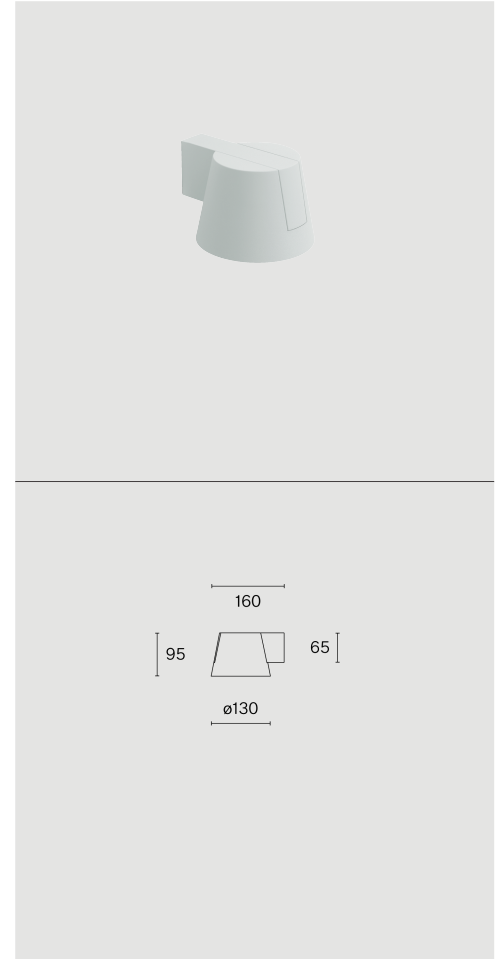

FOCAL

WALL
W222W

Wall surface luminaire; aluminium body and polycarbonate canopy; surface Pale green; NCS S 2005-B50G; PMMA lens and polycarbonate reflector; with COB (Chip on Board) technology for maximum efficiency; DALI Push dim; light colour 2700 K; ≤ 3 SDCM (initial MacAdam); CRI ≥ 90 ; degree of protection IP20; Class 1; light source replaceable by Wastberg+ or by a professional with explicit authorization; control gear not replaceable;

TECHNICAL INFORMATION

Physical	
Material	Lamp Body: Aluminium
IP Rating	IP20
Safety Class	Class I

LED	
Colour Rendering Index	CRI ≥ 90
Lumen Maintenance	L80 / 50000h
Macadam Ellipse	≤ 3 SDCM (initial MacAdam)

ARTICLE-SPECIFIC INFORMATION

Mounting
Luminous Flux
Colour Temperature
Optic
Control
Voltage
Power
Weight

Colour / Finish	Pale green ●
------------------------	--------------

FOCAL WALL W222W

Wall
995 lm
2700 K
super wide flood
DALI Push dim
220 - 240 V
10.5 W
0.5 kg