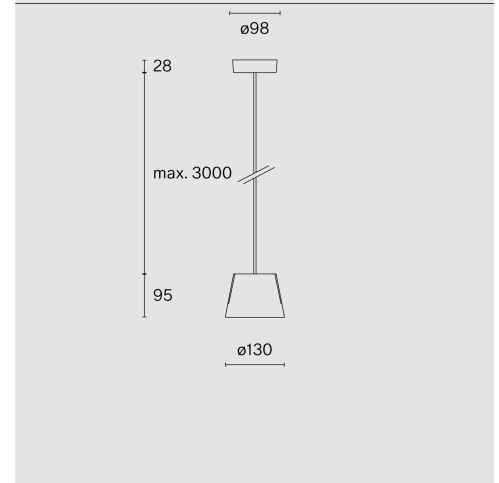

Ceiling suspended luminaire; aluminium body and polycarbonate canopy; surface Raw aluminium; PMMA lens and polycarbonate reflector; with COB (Chip on Board) technology for maximum efficiency; DALI Push dim; light colour 2700 K; ≤ 3 SDCM (initial MacAdam); CRI ≥ 90 ; degree of protection IP20; Class 1; inclusive cable suspension max. 3000 mm; light source replaceable by Wastberg+ or by a professional with explicit authorization; control gear not replaceable;

TECHNICAL INFORMATION

Physical	
Material	Lamp Body: Aluminium
IP Rating	IP20
Safety Class	Class I

LED	
Colour Rendering Index	CRI ≥ 90
Lumen Maintenance	L80 / 50000h
Macadam Ellipse	≤ 3 SDCM (initial MacAdam)

More technical information online
wastberg.com/en/products/focal-suspended-w222s

ARTICLE-SPECIFIC INFORMATION

Mounting
Luminous Flux
Colour Temperature
Optic
Control
Voltage
Power
Weight

Colour / Finish
Raw aluminium

FOCAL SUSPENDED W222S

Ceiling
995 lm
2700 K
super wide flood
DALI Push dim
220 - 240 V
10.5 W
0.7 kg

Art. No. / EAN code
222S120272 / 7330492001319