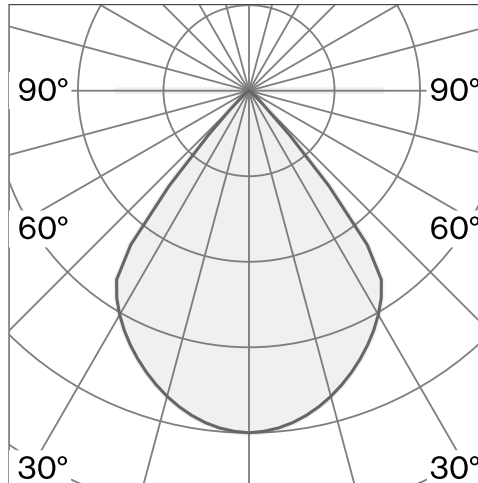

Ceiling suspended luminaire; aluminium body and polycarbonate canopy; surface Raw aluminium; PMMA lens and polycarbonate reflector; with COB (Chip on Board) technology for maximum efficiency; DALI Push dim; light colour 2700 K; ≤ 3 SDCM (initial MacAdam); CRI ≥ 90 ; degree of protection IP20; Class 1; inclusive cable suspension max. 3000 mm; light source replaceable by Wastberg+ or by a professional with explicit authorization; control gear not replaceable;