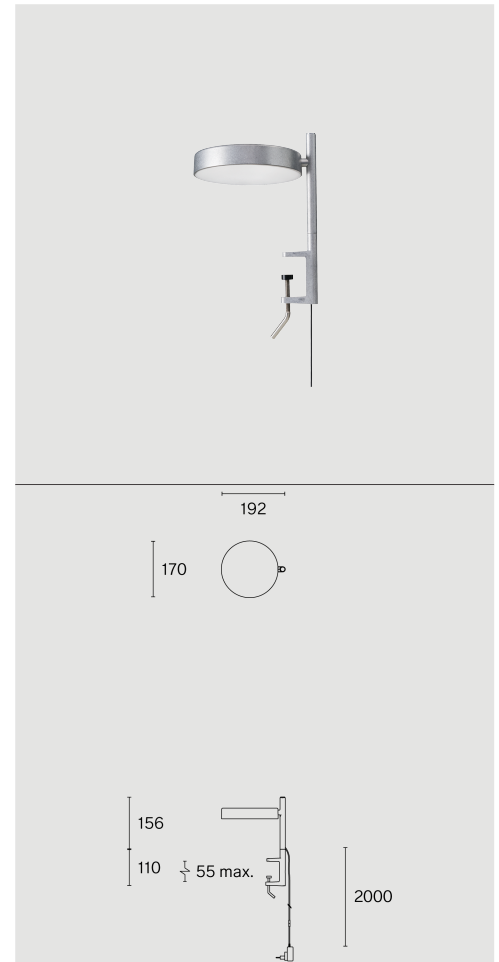

Clamp mounted luminaire made from biopolyamide; ABS reflector and polycarbonate diffuser; surface Raw aluminium; with COB (Chip on Board) technology for maximum efficiency; integrated dimmer switch; light colour 2700 K; ≤ 3 SDCM (initial MacAdam); CRI ≥ 98 ; degree of protection IP20; Class 2; incl. 2000 mm black cable plug; light source replaceable by Wastberg+ or by a professional with explicit authorization; control gear not replaceable;

TECHNICAL INFORMATION

Physical	
Material	Lamp Body: Aluminium
IP Rating	IP20
Safety Class	Class II

LED	
Colour Rendering Index	CRI ≥ 98
Lumen Maintenance	L80 / 50000h
Macadam Ellipse	≤ 3 SDCM (initial MacAdam)

More technical information online

wastberg.com/en/products/pastille-clamp-short-w242cl1

ARTICLE-SPECIFIC INFORMATION

Mounting
Luminous Flux
Colour Temperature
Control
Voltage
Power
Weight

Colour / Finish
Raw aluminium