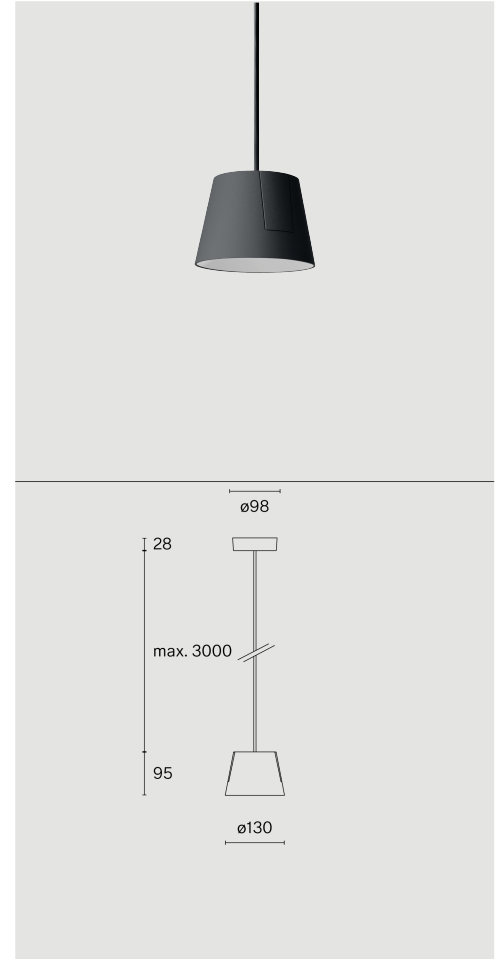

Ceiling suspended luminaire; aluminium body and polycarbonate canopy; surface Jet black; PMMA lens and polycarbonate reflector; RAL 9005; with COB (Chip on Board) technology for maximum efficiency; DALI Push dim; light colour 2700 K; ≤ 3 SDCM (initial MacAdam); CRI ≥ 90 ; degree of protection IP20; Class 1; inclusive cable suspension max. 3000 mm; light source replaceable by Wastberg+ or by a professional with explicit authorization; control gear not replaceable;

TECHNICAL INFORMATION

Physical	
Material	Lamp Body: Aluminium
IP Rating	IP20
Safety Class	Class I
LED	
Colour Rendering Index	CRI ≥ 90
Lumen Maintenance	L80 / 50000h
Macadam Ellipse	≤ 3 SDCM (initial MacAdam)

More technical information online
wastberg.com/en/products/focal-suspended-w222s

ARTICLE-SPECIFIC INFORMATION

Mounting	
Luminous Flux	
Colour Temperature	
Optic	
Control	
Voltage	
Power	
Weight	
Colour / Finish	Jet black ●

FOCAL SUSPENDED W222S

Ceiling	
995 lm	
2700 K	
super wide flood	
DALI Push dim	
220 - 240 V	
10.5 W	
0.7 kg	
Art. No. / EAN code	222S105272 / 7330492000428