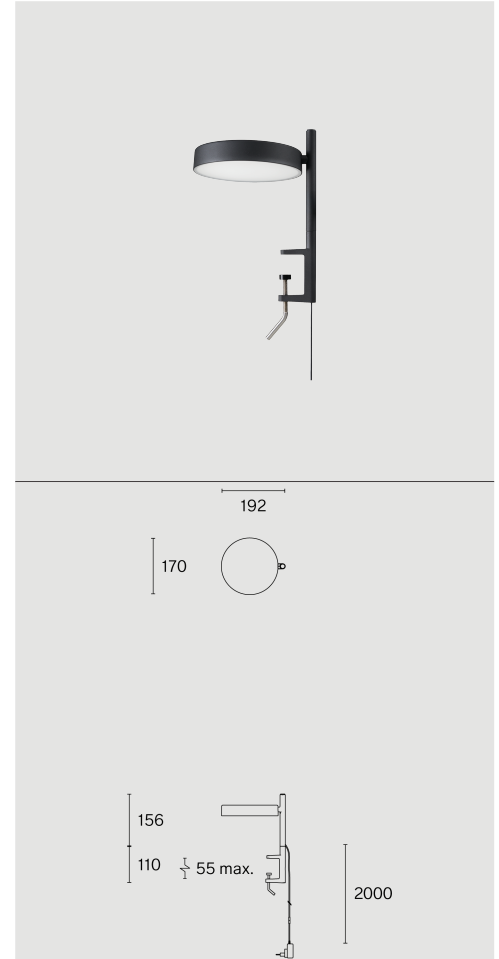

Clamp mounted luminaire made from biopolyamide; ABS reflector and polycarbonate diffuser; surface Jet black; RAL 9005; with COB (Chip on Board) technology for maximum efficiency; integrated dimmer switch; light colour 2700 K; ≤ 3 SDCM (initial MacAdam); CRI ≥ 98 ; degree of protection IP20; Class 2; incl. 2000 mm black cable plug; light source replaceable by Wastberg+ or by a professional with explicit authorization; control gear replaceable by end-user;

TECHNICAL INFORMATION

Physical	
Material	Lamp Body: Aluminium
IP Rating	IP20
Safety Class	Class II

LED	
Colour Rendering Index	CRI ≥ 98
Lumen Maintenance	L80 / 50000h
Macadam Ellipse	≤ 3 SDCM (initial MacAdam)

More technical information online

wastberg.com/en/products/pastille-clamp-short-w242cl1

ARTICLE-SPECIFIC INFORMATION

Mounting
Luminous Flux
Colour Temperature
Optic
Control
Voltage
Power
Weight

Colour / Finish	Jet black ●
------------------------	-------------