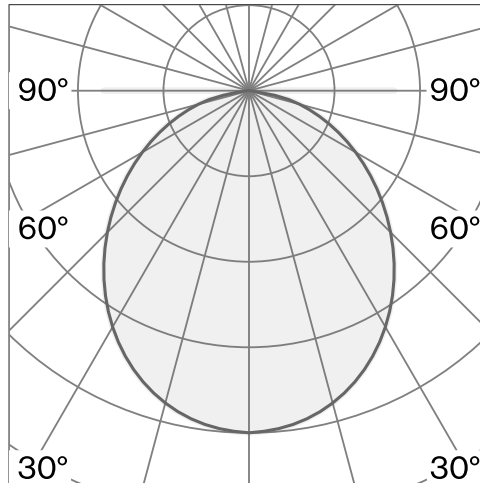

Clamp mounted luminaire made from biopolyamide; ABS reflector and polycarbonate diffuser; surface Jet black; RAL 9005; with COB (Chip on Board) technology for maximum efficiency; integrated dimmer switch; light colour 2700 K; ≤ 3 SDCM (initial MacAdam); CRI ≥ 98 ; degree of protection IP20; Class 2; incl. 2000 mm black cable plug; light source replaceable by Wastberg+ or by a professional with explicit authorization; control gear replaceable by end-user;