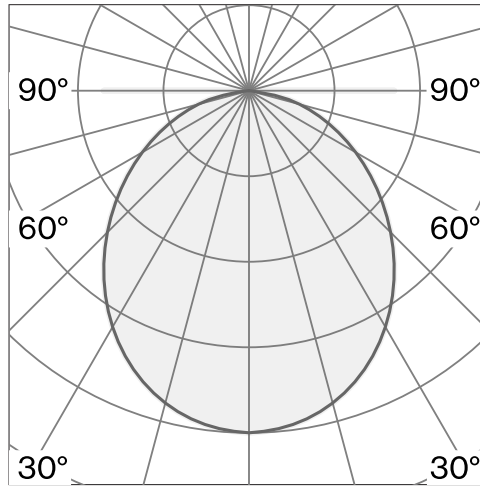

Clamp mounted luminaire made from biopolyamide; ABS reflector and polycarbonate diffuser; surface Jet black; RAL 9005; with COB (Chip on Board) technology for maximum efficiency; integrated dimmer switch; light colour 2700 K; ≤ 3 SDCM (initial MacAdam); CRI ≥ 98 ; degree of protection IP20; Class 2; incl. 2000 mm black cable plug; light source replaceable by Wastberg+ or by a professional with explicit authorization; control gear not replaceable;

More technical information online

wastberg.com/en/products/pastille-clamp-short-w242cl1

ARTICLE-SPECIFIC INFORMATION

Mounting	Table
Luminous Flux	472 lm
Colour Temperature	2700 K
Control	Integrated dimmer switch
Voltage	100 - 240 V
Power	7.4 W
Weight	0.6 kg