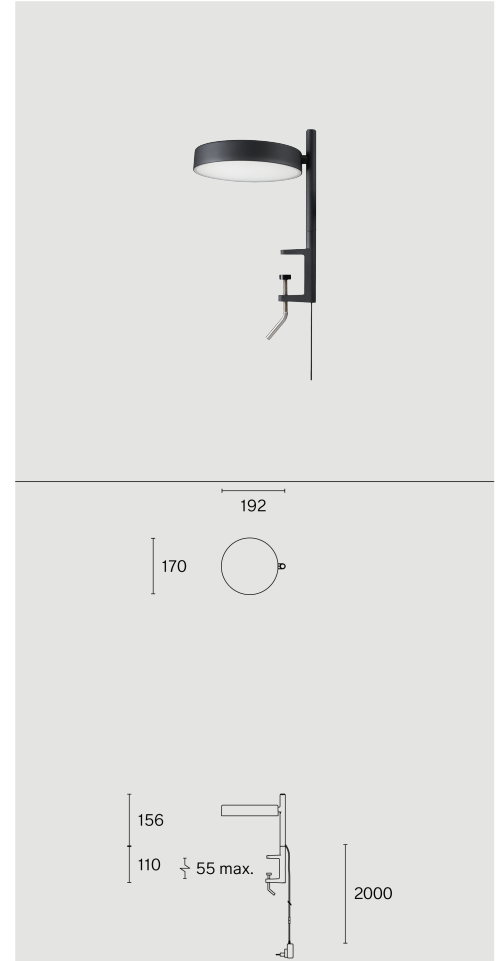

Clamp mounted luminaire made from biopolyamide; ABS reflector and polycarbonate diffuser; surface Jet black; RAL 9005; with COB (Chip on Board) technology for maximum efficiency; integrated dimmer switch; light colour 2700 K; ≤ 3 SDCM (initial MacAdam); CRI ≥ 98 ; degree of protection IP20; Class 2; incl. 2000 mm black cable plug; light source replaceable by Wastberg+ or by a professional with explicit authorization; control gear not replaceable;

TECHNICAL INFORMATION

Physical	
Material	Lamp Body: Aluminium
IP Rating	IP20
Safety Class	Class II

LED	
Colour Rendering Index	CRI ≥ 98
Lumen Maintenance	L80 / 50000h
Macadam Ellipse	≤ 3 SDCM (initial MacAdam)

More technical information online

wastberg.com/en/products/pastille-clamp-short-w242cl1

ARTICLE-SPECIFIC INFORMATION

Mounting	Table
Luminous Flux	472 lm
Colour Temperature	2700 K
Control	Integrated dimmer switch
Voltage	100 - 240 V
Power	7.4 W
Weight	0.6 kg