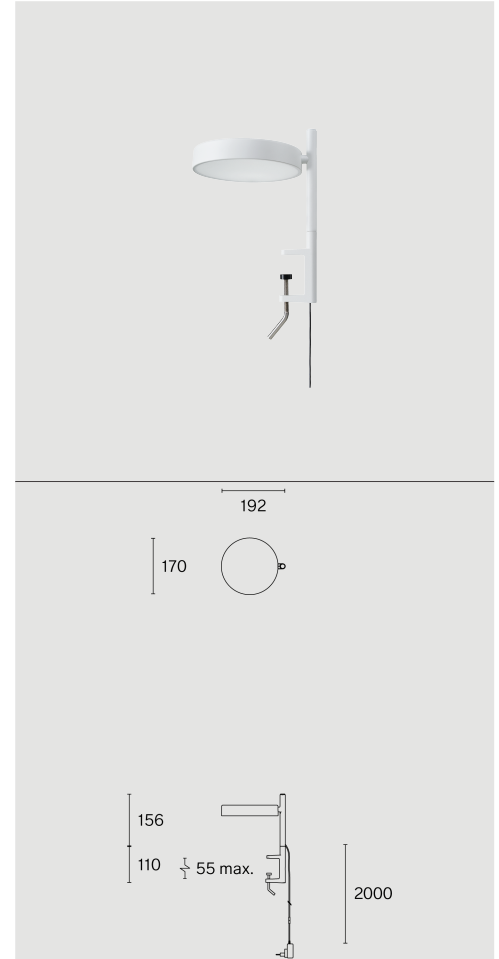

Clamp mounted luminaire made from biopolyamide; ABS reflector and polycarbonate diffuser; surface Traffic white; RAL 9016; with COB (Chip on Board) technology for maximum efficiency; integrated dimmer switch; light colour 2700 K; ≤ 3 SDCM (initial MacAdam); CRI ≥ 98 ; degree of protection IP20; Class 2; incl. 2000 mm black cable plug; light source replaceable by Wastberg+ or by a professional with explicit authorization; control gear not replaceable;

TECHNICAL INFORMATION

Physical	
Material	Lamp Body: Aluminium
IP Rating	IP20
Safety Class	Class II

LED	
Colour Rendering Index	CRI ≥ 98
Lumen Maintenance	L80 / 50000h
Macadam Ellipse	≤ 3 SDCM (initial MacAdam)

More technical information online

wastberg.com/en/products/pastille-clamp-short-w242cl1

ARTICLE-SPECIFIC INFORMATION

Mounting
Luminous Flux
Colour Temperature
Control
Voltage
Power
Weight

Colour / Finish
Traffic white