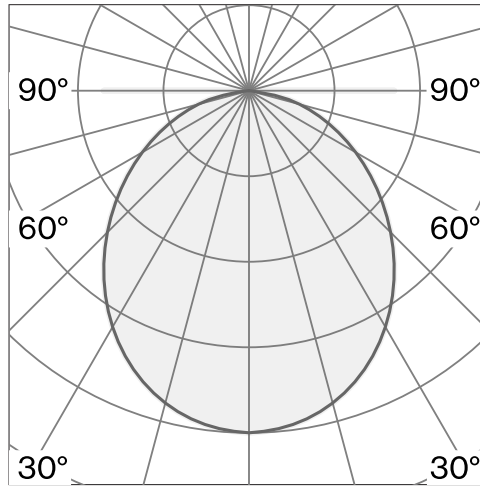

Clamp mounted luminaire made from biopolyamide; ABS reflector and polycarbonate diffuser; surface Traffic white; RAL 9016; with COB (Chip on Board) technology for maximum efficiency; integrated dimmer switch; light colour 2700 K; ≤ 3 SDCM (initial MacAdam); CRI ≥ 98 ; degree of protection IP20; Class 2; incl. 2000 mm black cable plug; light source replaceable by Wastberg+ or by a professional with explicit authorization; control gear not replaceable;