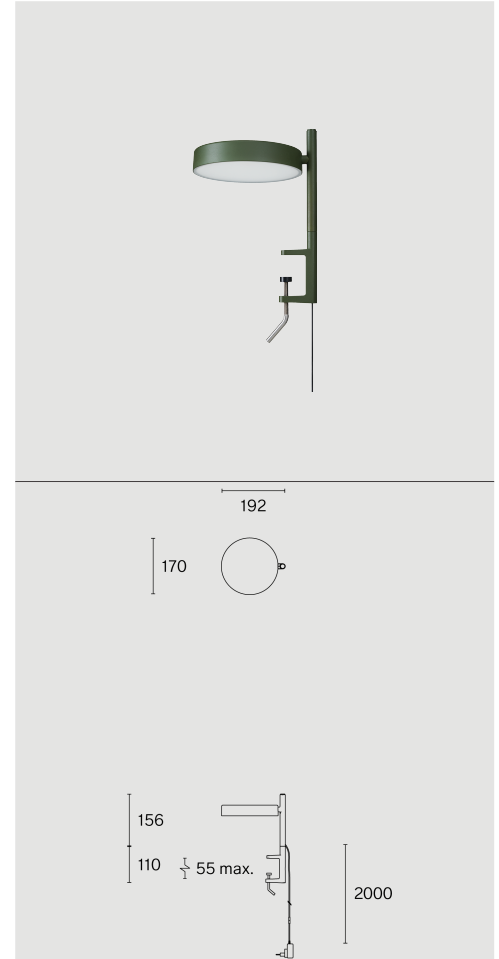

Clamp mounted luminaire made from biopolyamide; ABS reflector and polycarbonate diffuser; surface Olive green; RAL 6003; with COB (Chip on Board) technology for maximum efficiency; integrated dimmer switch; light colour 2700 K; ≤ 3 SDCM (initial MacAdam); CRI ≥ 98 ; degree of protection IP20; Class 2; incl. 2000 mm black cable plug; light source replaceable by Wastberg+ or by a professional with explicit authorization; control gear not replaceable;

TECHNICAL INFORMATION

Physical	
Material	Lamp Body: Aluminium
IP Rating	IP20
Safety Class	Class II

LED	
Colour Rendering Index	CRI ≥ 98
Lumen Maintenance	L80 / 50000h
Macadam Ellipse	≤ 3 SDCM (initial MacAdam)

More technical information online

wastberg.com/en/products/pastille-clamp-short-w242cl1

ARTICLE-SPECIFIC INFORMATION

Mounting
Luminous Flux
Colour Temperature
Control
Voltage
Power
Weight

Colour / Finish	Olive green ●
------------------------	---------------

PASTILLE CLAMP SHORT W242CL1

Table
472 lm
2700 K
Integrated dimmer switch
100 - 240 V
7.4 W
0.6 kg

Art. No. / EAN code	242CL10127 / 7330492012148
----------------------------	-----------------------------------