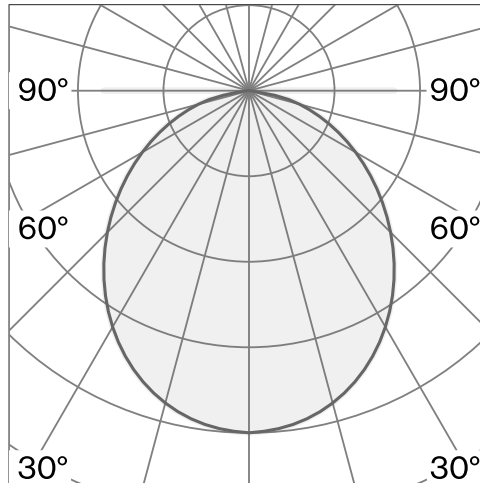

Clamp mounted luminaire made from biopolyamide; ABS reflector and polycarbonate diffuser; surface Olive green; RAL 6003; with COB (Chip on Board) technology for maximum efficiency; integrated dimmer switch; light colour 2700 K; ≤ 3 SDCM (initial MacAdam); CRI ≥ 98 ; degree of protection IP20; Class 2; incl. 2000 mm black cable plug; light source replaceable by Wastberg+ or by a professional with explicit authorization; control gear not replaceable;