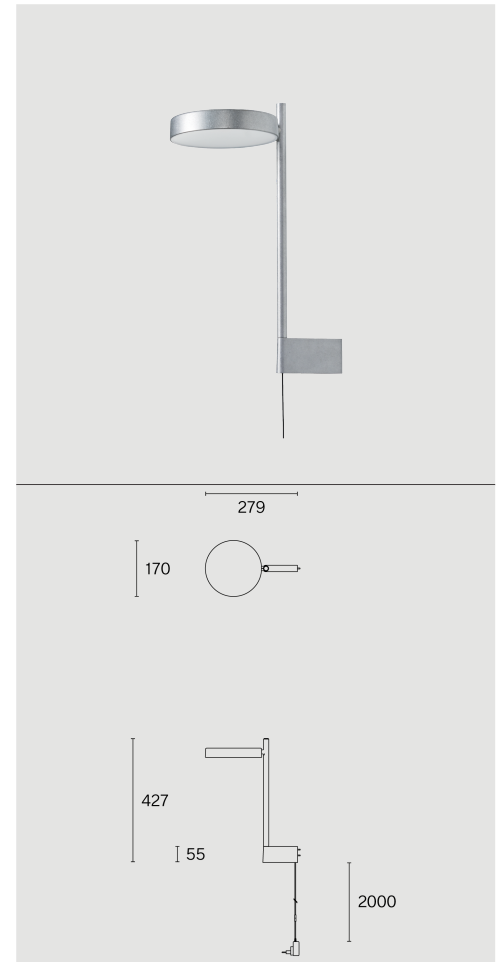

Wall mounted luminaire made from biopolyamide; ABS reflector and polycarbonate diffuser; surface Raw aluminium; with COB (Chip on Board) technology for maximum efficiency; integrated dimmer switch; light colour 2700 K;  $\leq 3$  SDCM (initial MacAdam); CRI  $\geq 98$ ; degree of protection IP20; Class 2; incl. 2000 mm black cable plug; light source replaceable by Wastberg+ or by a professional with explicit authorization; control gear not replaceable;

**TECHNICAL INFORMATION**

<b>Physical</b>	
<b>Material</b>	Lamp Body: Aluminium
<b>IP Rating</b>	IP20
<b>Safety Class</b>	Class II

<b>LED</b>	
<b>Colour Rendering Index</b>	CRI $\geq 98$
<b>Lumen Maintenance</b>	L80 / 50000h
<b>Macadam Ellipse</b>	$\leq 3$ SDCM (initial MacAdam)