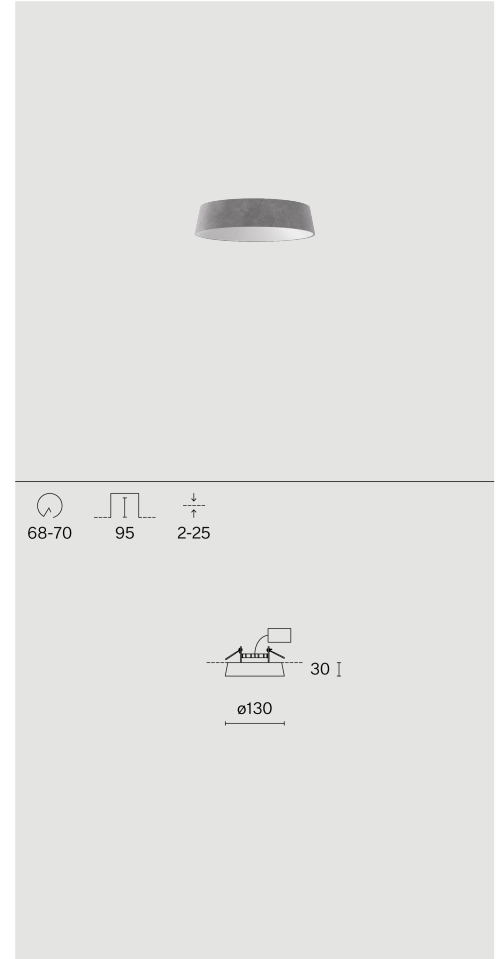

Ceiling semi recessed luminaire; aluminium body and polycarbonate canopy; surface Raw aluminium; PMMA lens and polycarbonate reflector; with COB (Chip on Board) technology for maximum efficiency; DALI Push dim; light colour 2700 K; ≤ 3 SDCM (initial MacAdam); CRI ≥ 90 ; degree of protection IP20; Class 1; light source replaceable by Wastberg+ or by a professional with explicit authorization; control gear not replaceable;

ARTICLE-SPECIFIC INFORMATION

Mounting	Ceiling
Luminous Flux	997 lm
Colour Temperature	2700 K
Optic	super wide flood
Control	DALI Push dim
Voltage	220 - 240 V
Power	10.5 W
Weight	0.3 kg
Colour / Finish	
Raw aluminium	