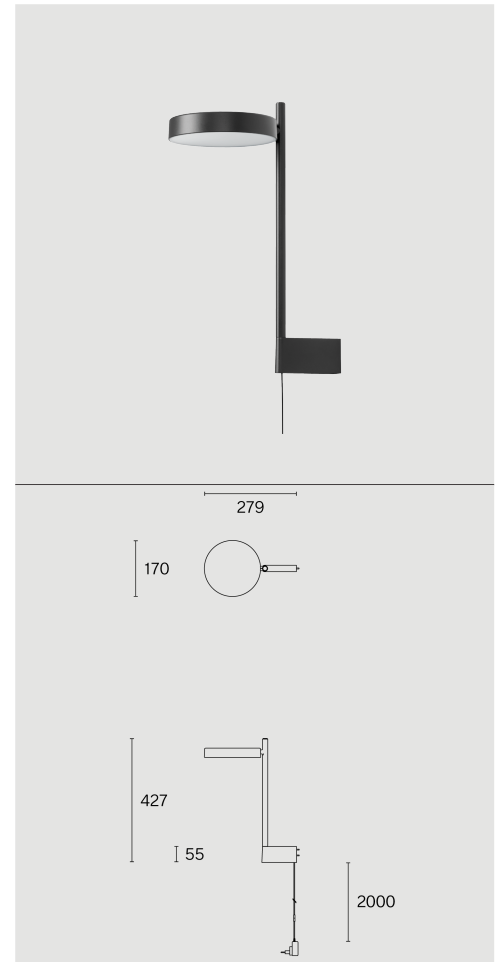

Wall mounted luminaire made from biopolyamide; ABS reflector and polycarbonate diffuser; surface Jet black; RAL 9005; with COB (Chip on Board) technology for maximum efficiency; integrated dimmer switch; light colour 2700 K;  $\leq 3$  SDCM (initial MacAdam); CRI  $\geq 98$ ; degree of protection IP20; Class 2; incl. 2000 mm black cable plug; light source replaceable by Wastberg+ or by a professional with explicit authorization; control gear replaceable by end-user;

## TECHNICAL INFORMATION

<b>Physical</b>	
<b>Material</b>	Lamp Body: Aluminium
<b>IP Rating</b>	IP20
<b>Safety Class</b>	Class II

<b>LED</b>	
<b>Colour Rendering Index</b>	CRI $\geq 98$
<b>Lumen Maintenance</b>	L80 / 50000h
<b>Macadam Ellipse</b>	$\leq 3$ SDCM (initial MacAdam)

## ARTICLE-SPECIFIC INFORMATION

<b>Mounting</b>	Wall
<b>Luminous Flux</b>	472 lm
<b>Colour Temperature</b>	2700 K
<b>Optic</b>	Opal
<b>Control</b>	Integrated dimmer switch
<b>Voltage</b>	100 - 240 V
<b>Power</b>	7.4 W
<b>Weight</b>	0.7 kg