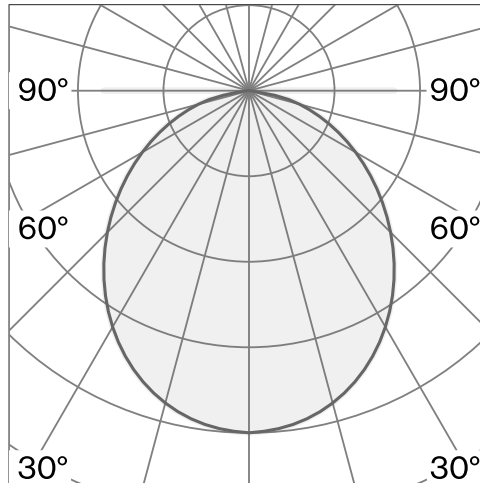

Wall mounted luminaire made from biopolyamide; ABS reflector and polycarbonate diffuser; surface Jet black; RAL 9005; with COB (Chip on Board) technology for maximum efficiency; integrated dimmer switch; light colour 2700 K;  $\leq 3$  SDCM (initial MacAdam); CRI  $\geq 98$ ; degree of protection IP20; Class 2; incl. 2000 mm black cable plug; light source replaceable by Wastberg+ or by a professional with explicit authorization; control gear not replaceable;

## ARTICLE-SPECIFIC INFORMATION

<b>Mounting</b>	Wall
<b>Luminous Flux</b>	472 lm
<b>Colour Temperature</b>	2700 K
<b>Control</b>	Integrated dimmer switch
<b>Voltage</b>	100 - 240 V
<b>Power</b>	7.4 W
<b>Weight</b>	0.7 kg