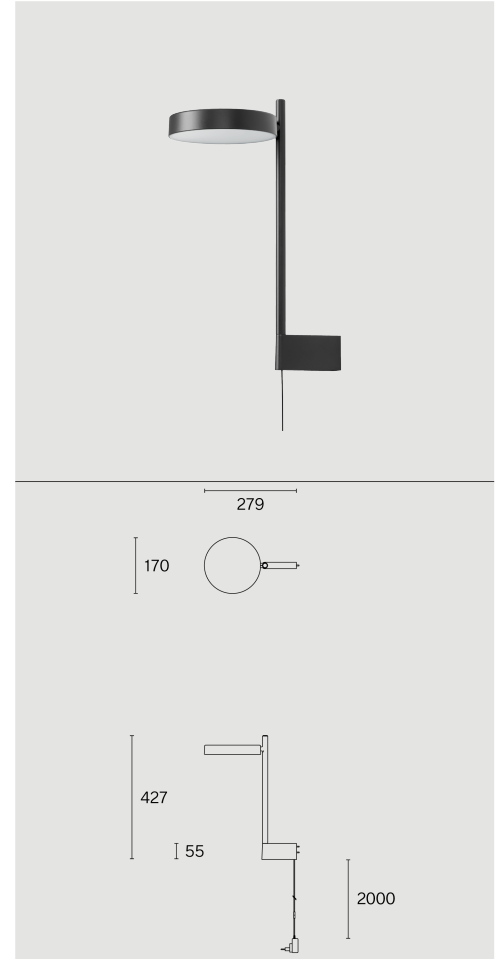

Wall mounted luminaire made from biopolyamide; ABS reflector and polycarbonate diffuser; surface Jet black; RAL 9005; with COB (Chip on Board) technology for maximum efficiency; integrated dimmer switch; light colour 2700 K;  $\leq 3$  SDCM (initial MacAdam); CRI  $\geq 98$ ; degree of protection IP20; Class 2; incl. 2000 mm black cable plug; light source replaceable by Wastberg+ or by a professional with explicit authorization; control gear not replaceable;

## TECHNICAL INFORMATION

Physical	
<b>Material</b>	Lamp Body: Aluminium
<b>IP Rating</b>	IP20
<b>Safety Class</b>	Class II

LED	
<b>Colour Rendering Index</b>	CRI $\geq 98$
<b>Lumen Maintenance</b>	L80 / 50000h
<b>Macadam Ellipse</b>	$\leq 3$ SDCM (initial MacAdam)

## ARTICLE-SPECIFIC INFORMATION

<b>Mounting</b>	Wall
<b>Luminous Flux</b>	472 lm
<b>Colour Temperature</b>	2700 K
<b>Control</b>	Integrated dimmer switch
<b>Voltage</b>	100 - 240 V
<b>Power</b>	7.4 W
<b>Weight</b>	0.7 kg