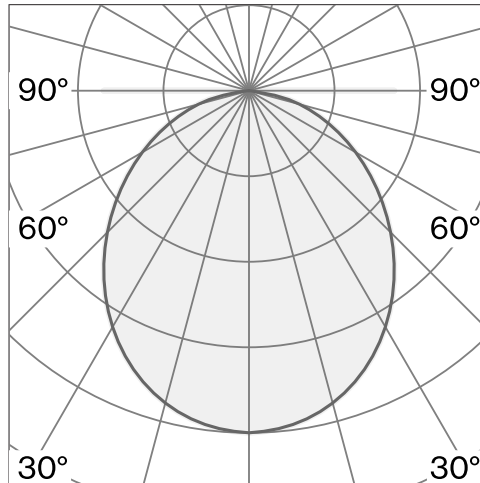

## PASTILLE

BRACKET LONG  
W242BR2

Wall mounted luminaire made from biopolyamide; ABS reflector and polycarbonate diffuser; surface Telegray 4; RAL 7047; with COB (Chip on Board) technology for maximum efficiency; integrated dimmer switch; light colour 2700 K;  $\leq 3$  SDCM (initial MacAdam); CRI  $\geq 98$ ; degree of protection IP20; Class 2; incl. 2000 mm black cable plug; light source replaceable by Wastberg+ or by a professional with explicit authorization; control gear not replaceable;