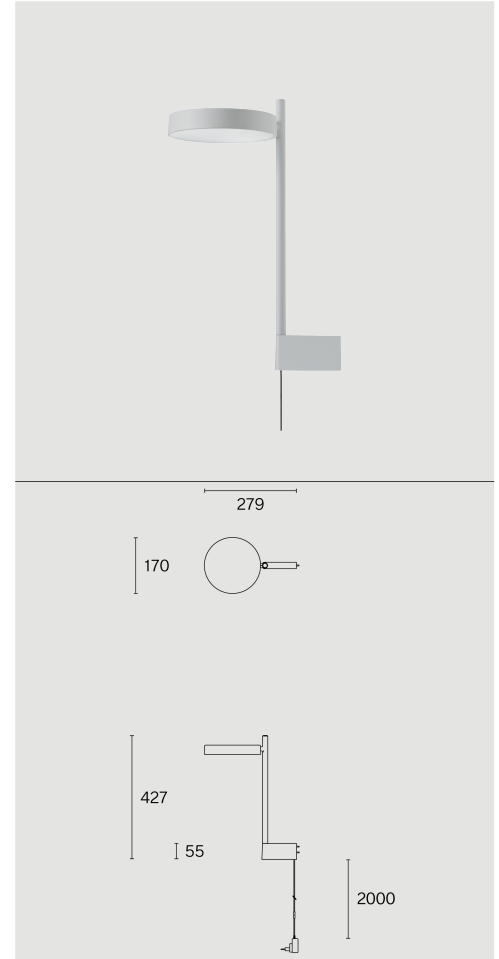

## PASTILLE

BRACKET LONG  
W242BR2

Wall mounted luminaire made from biopolyamide; ABS reflector and polycarbonate diffuser; surface Telegray 4; RAL 7047; with COB (Chip on Board) technology for maximum efficiency; integrated dimmer switch; light colour 2700 K;  $\leq 3$  SDCM (initial MacAdam); CRI  $\geq 98$ ; degree of protection IP20; Class 2; incl. 2000 mm black cable plug; light source replaceable by Wastberg+ or by a professional with explicit authorization; control gear not replaceable;

### TECHNICAL INFORMATION

Physical	
<b>Material</b>	Lamp Body: Aluminium
<b>IP Rating</b>	IP20
<b>Safety Class</b>	Class II

LED	
<b>Colour Rendering Index</b>	CRI $\geq 98$
<b>Lumen Maintenance</b>	L80 / 50000h
<b>Macadam Ellipse</b>	$\leq 3$ SDCM (initial MacAdam)

### ARTICLE-SPECIFIC INFORMATION

Mounting	
<b>Luminous Flux</b>	472 lm
<b>Colour Temperature</b>	2700 K
<b>Control</b>	Integrated dimmer switch
<b>Voltage</b>	100 - 240 V
<b>Power</b>	7.4 W
<b>Weight</b>	0.7 kg