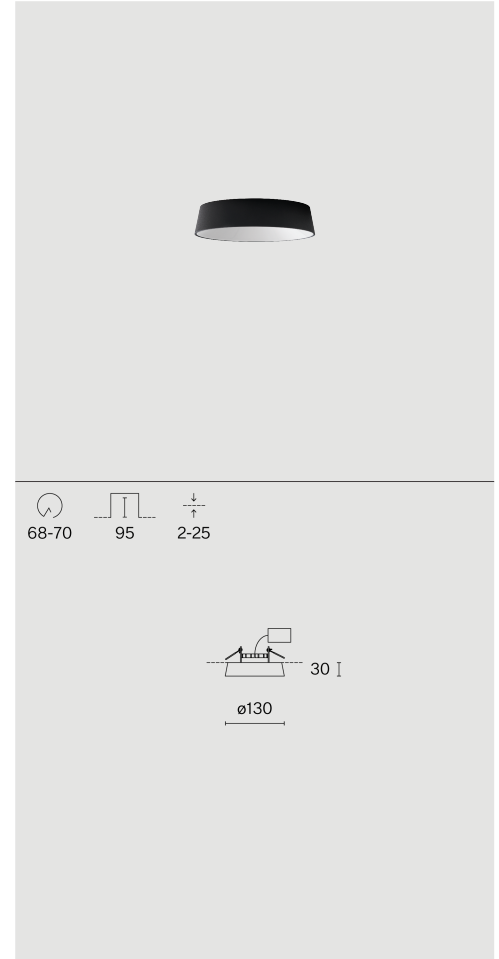

Ceiling semi recessed luminaire; aluminium body and polycarbonate canopy; surface Jet black; RAL 9005; PMMA lens and polycarbonate reflector; with COB (Chip on Board) technology for maximum efficiency; DALI Push dim; light colour 2700 K; ≤ 3 SDCM (initial MacAdam); CRI ≥ 90 ; degree of protection IP20; Class 1; light source replaceable by Wastberg+ or by a professional with explicit authorization; control gear not replaceable;

More technical information online

wastberg.com/en/products/focal-semi-recessed-w222r

ARTICLE-SPECIFIC INFORMATION

Mounting
Luminous Flux
Colour Temperature
Optic
Control
Voltage
Power
Weight

Colour / Finish	Jet black ●
------------------------	-------------

FOCAL SEMI-RECESSED W222R

Ceiling
997 lm
2700 K
super wide flood
DALI Push dim
220 - 240 V
10.5 W
0.3 kg

Art. No. / EAN code	222R105272 / 7330492001333
----------------------------	----------------------------