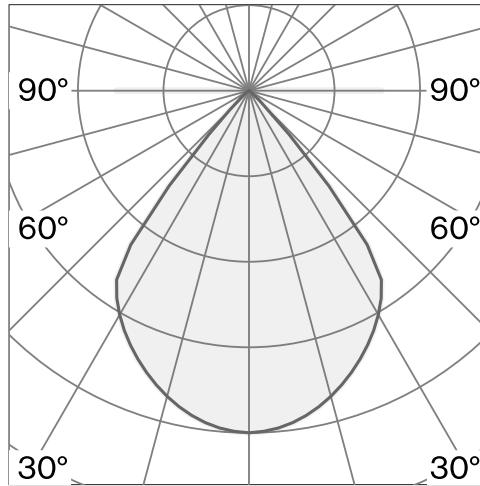

Ceiling semi recessed luminaire; aluminium body and polycarbonate canopy; surface Jet black; RAL 9005; PMMA lens and polycarbonate reflector; with COB (Chip on Board) technology for maximum efficiency; DALI Push dim; light colour 2700 K; ≤ 3 SDCM (initial MacAdam); CRI ≥ 90 ; degree of protection IP20; Class 1; light source replaceable by Wastberg+ or by a professional with explicit authorization; control gear not replaceable;