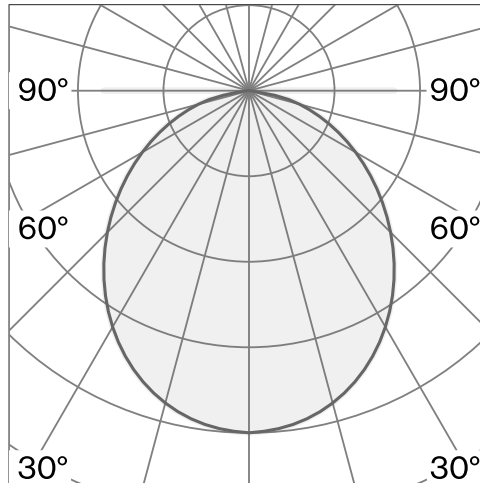

Wall mounted luminaire made from biopolyamide; ABS reflector and polycarbonate diffuser; surface Oxide red; RAL 3009; with COB (Chip on Board) technology for maximum efficiency; integrated dimmer switch; light colour 2700 K; ≤ 3 SDCM (initial MacAdam); CRI ≥ 98 ; degree of protection IP20; Class 2; incl. 2000 mm black cable plug; light source replaceable by Wastberg+ or by a professional with explicit authorization; control gear not replaceable;