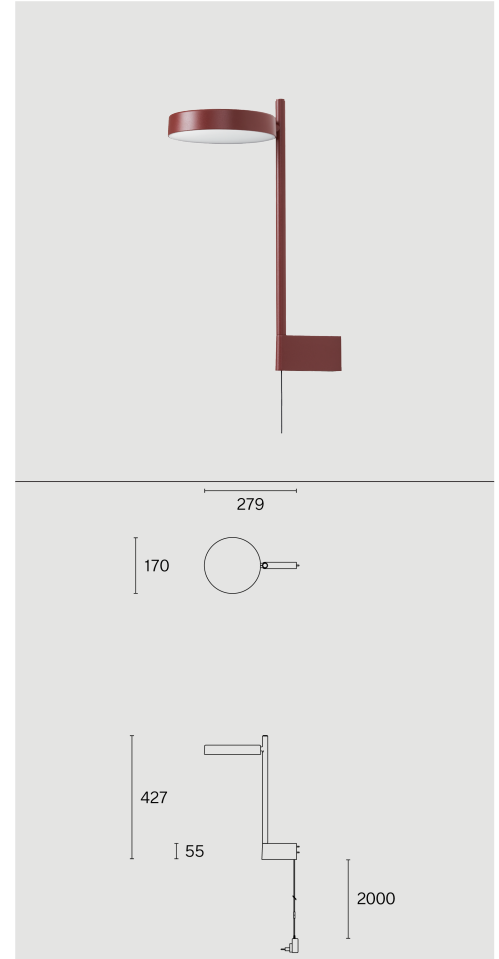

Wall mounted luminaire made from biopolyamide; ABS reflector and polycarbonate diffuser; surface Oxide red; RAL 3009; with COB (Chip on Board) technology for maximum efficiency; integrated dimmer switch; light colour 2700 K; ≤ 3 SDCM (initial MacAdam); CRI ≥ 98 ; degree of protection IP20; Class 2; incl. 2000 mm black cable plug; light source replaceable by Wastberg+ or by a professional with explicit authorization; control gear not replaceable;

TECHNICAL INFORMATION

Physical	
Material	Lamp Body: Aluminium
IP Rating	IP20
Safety Class	Class II

LED	
Colour Rendering Index	CRI ≥ 98
Lumen Maintenance	L80 / 50000h
Macadam Ellipse	≤ 3 SDCM (initial MacAdam)

More technical information online

wastberg.com/en/products/pastille-bracket-long-w242br2

ARTICLE-SPECIFIC INFORMATION

Mounting	Wall
Luminous Flux	472 lm
Colour Temperature	2700 K
Control	Integrated dimmer switch
Voltage	100 - 240 V
Power	7.4 W
Weight	0.7 kg