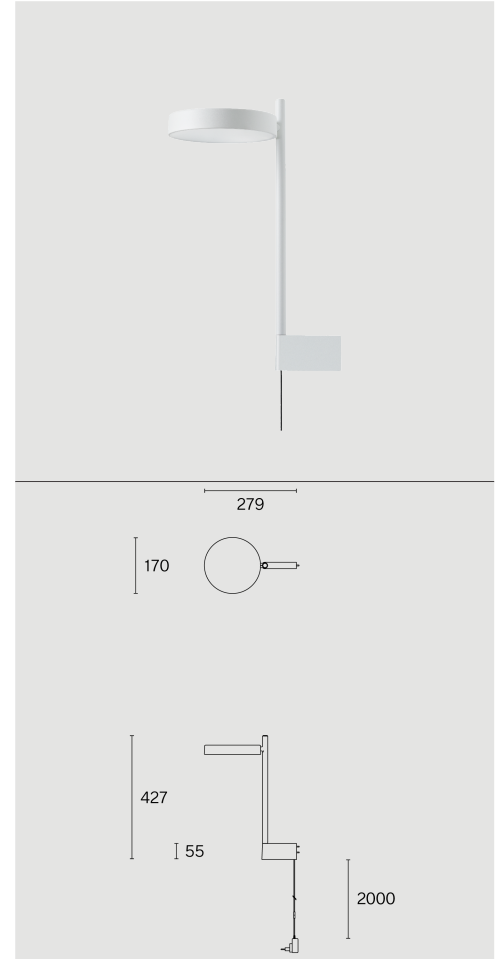

Wall mounted luminaire made from biopolyamide; ABS reflector and polycarbonate diffuser; surface Traffic white; RAL 9016; with COB (Chip on Board) technology for maximum efficiency; integrated dimmer switch; light colour 2700 K; ≤ 3 SDCM (initial MacAdam); CRI ≥ 98 ; degree of protection IP20; Class 2; incl. 2000 mm black cable plug; light source replaceable by Wastberg+ or by a professional with explicit authorization; control gear not replaceable;

TECHNICAL INFORMATION

Physical	
Material	Lamp Body: Aluminium
IP Rating	IP20
Safety Class	Class II

LED	
Colour Rendering Index	CRI ≥ 98
Lumen Maintenance	L80 / 50000h
Macadam Ellipse	≤ 3 SDCM (initial MacAdam)

More technical information online

wastberg.com/en/products/pastille-bracket-long-w242br2

ARTICLE-SPECIFIC INFORMATION

Mounting	Wall
Luminous Flux	472 lm
Colour Temperature	2700 K
Control	Integrated dimmer switch
Voltage	100 - 240 V
Power	7.4 W
Weight	0.7 kg

Colour / Finish	Traffic white
------------------------	---------------

PASTILLE BRACKET LONG W242BR2

Wall	472 lm
Colour Temperature	2700 K
Control	Integrated dimmer switch
Voltage	100 - 240 V
Power	7.4 W
Weight	0.7 kg