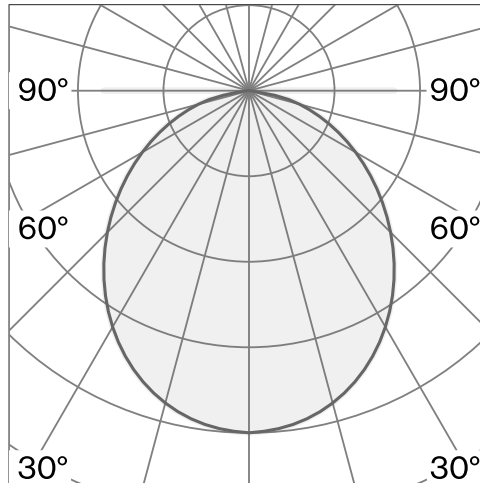

Wall mounted luminaire made from biopolyamide; ABS reflector and polycarbonate diffuser; surface Traffic white; RAL 9016; with COB (Chip on Board) technology for maximum efficiency; integrated dimmer switch; light colour 2700 K; ≤ 3 SDCM (initial MacAdam); CRI ≥ 98 ; degree of protection IP20; Class 2; incl. 2000 mm black cable plug; light source replaceable by Wastberg+ or by a professional with explicit authorization; control gear not replaceable;