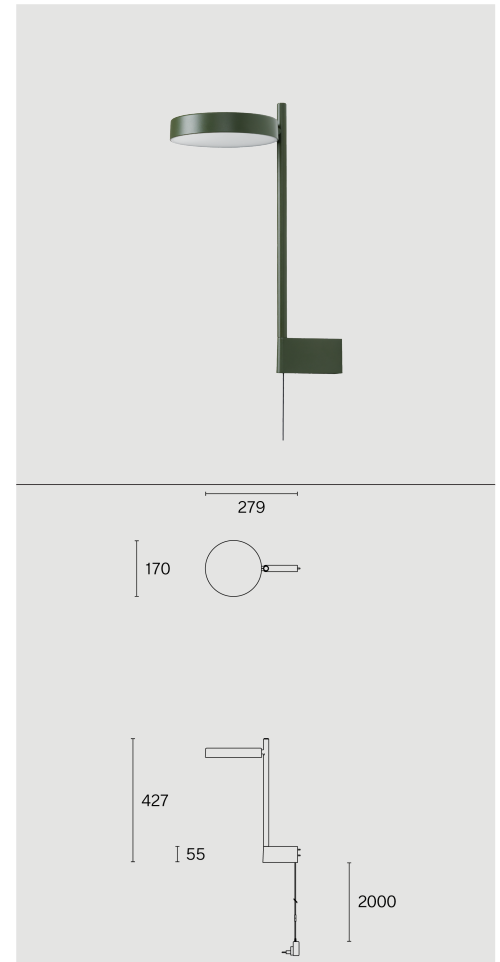

Wall mounted luminaire made from biopolyamide; ABS reflector and polycarbonate diffuser; surface Olive green; RAL 6003; with COB (Chip on Board) technology for maximum efficiency; integrated dimmer switch; light colour 2700 K; ≤ 3 SDCM (initial MacAdam); CRI ≥ 98 ; degree of protection IP20; Class 2; incl. 2000 mm black cable plug; light source replaceable by Wastberg+ or by a professional with explicit authorization; control gear not replaceable;

TECHNICAL INFORMATION

Physical	
Material	Lamp Body: Aluminium
IP Rating	IP20
Safety Class	Class II

LED	
Colour Rendering Index	CRI ≥ 98
Lumen Maintenance	L80 / 50000h
Macadam Ellipse	≤ 3 SDCM (initial MacAdam)

More technical information online

wastberg.com/en/products/pastille-bracket-long-w242br2

ARTICLE-SPECIFIC INFORMATION

Mounting	Wall
Luminous Flux	472 lm
Colour Temperature	2700 K
Control	Integrated dimmer switch
Voltage	100 - 240 V
Power	7.4 W
Weight	0.7 kg