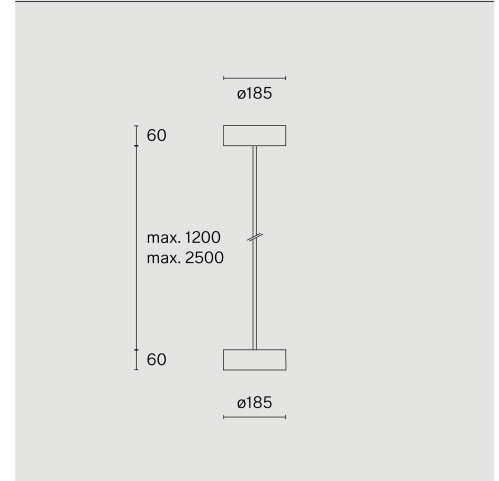

Ceiling suspended luminaire made from aluminium; ceiling surface canopy; polycarbonate reflector and glass cover; surface Traffic white; RAL 9016; with COB (Chip on Board) technology for maximum efficiency; DALI Push dim; light colour 2700 K; ≤ 3 SDCM (initial MacAdam); CRI ≥ 90 ; indirect light distribution; degree of protection IP20; Class 1; shortable pendant rod suspension 1200 mm; light source replaceable by Wastberg+ or by a professional with explicit authorization; control gear replaceable by end-user;

TECHNICAL INFORMATION

Physical	
Material	Lamp Body, Canopy & Rod: Aluminium
IP Rating	IP20
Safety Class	Class I

LED

Colour Rendering Index	CRI ≥ 90
Lumen Maintenance	L80 / 50000h
Macadam Ellipse	≤ 3 SDCM (initial MacAdam)

More technical information online

wastberg.com/en/products/alto-suspended-w164s1

ARTICLE-SPECIFIC INFORMATION

Mounting
Luminous Flux
Colour Temperature
Control
Voltage
Power
Weight

Colour / Finish
Traffic white

ALTO SUSPENDED W164S1

Ceiling
11400 lm
2700 K
DALI Push dim
220 - 240 V
96 W
2.8 kg

Art. No. / EAN code
164S1102272 / 7330492016702