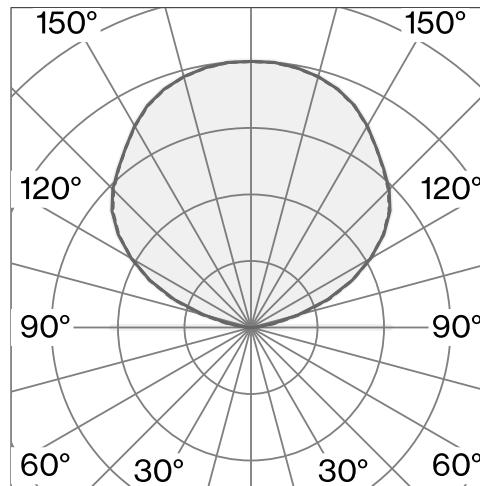

Ceiling suspended luminaire made from aluminium; ceiling surface canopy; polycarbonate reflector and glass cover; surface Traffic white; RAL 9016; with COB (Chip on Board) technology for maximum efficiency; DALI Push dim; light colour 2700 K; ≤ 3 SDCM (initial MacAdam); CRI ≥ 90 ; indirect light distribution; degree of protection IP20; Class 1; shortable pendant rod suspension 1200 mm; light source replaceable by Wastberg+ or by a professional with explicit authorization; control gear replaceable by end-user;

TECHNICAL INFORMATION

Physical	
Material	Lamp Body, Canopy & Rod: Aluminium
IP Rating	IP20
Safety Class	Class I

LED

Colour Rendering Index	CRI ≥ 90
Lumen Maintenance	L80 / 50000h
Macadam Ellipse	≤ 3 SDCM (initial MacAdam)