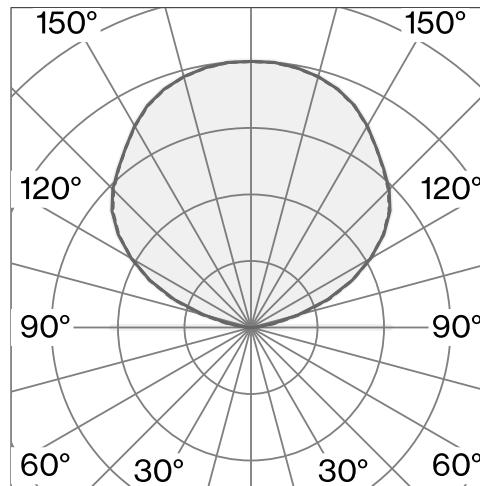

Ceiling suspended luminaire made from aluminium; ceiling surface canopy; polycarbonate reflector and glass cover; surface Traffic white; RAL 9016; with COB (Chip on Board) technology for maximum efficiency; DALI Push dim; light colour 2700 K; ≤ 3 SDCM (initial MacAdam); CRI ≥ 90 ; degree of protection IP20; Class 1; shortable pendant rod suspension 1200 mm; light source replaceable by Wastberg+ or by a professional with explicit authorization; control gear replaceable by end-user;

TECHNICAL INFORMATION

Physical	
Material	Lamp Body, Canopy & Rod: Aluminium
IP Rating	IP20
Safety Class	Class I

LED

Colour Rendering Index	CRI ≥ 90
Lumen Maintenance	L80 / 50000h
Macadam Ellipse	≤ 3 SDCM (initial MacAdam)