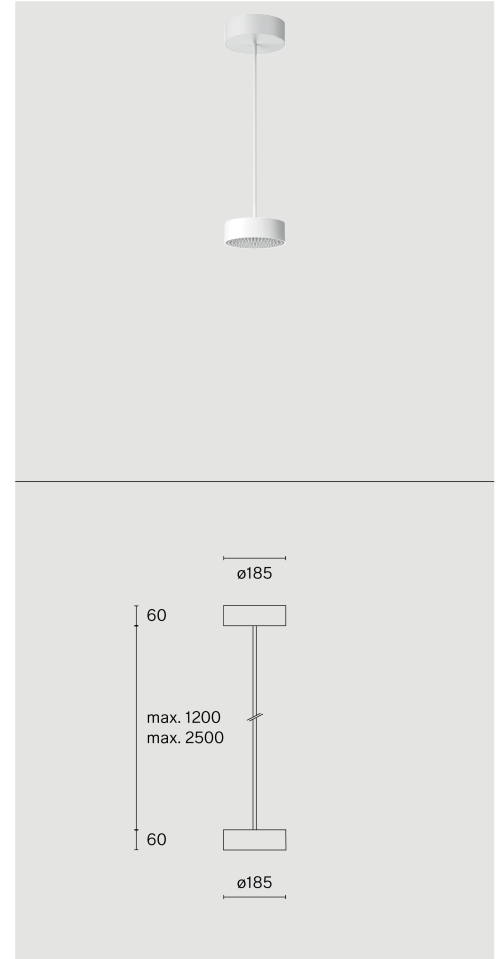

Ceiling suspended luminaire made from aluminium; ceiling surface canopy; polycarbonate reflector and glass cover; surface Traffic white; RAL 9016; with COB (Chip on Board) technology for maximum efficiency; DALI Push dim; light colour 2700 K; ≤ 3 SDCM (initial MacAdam); CRI ≥ 90 ; degree of protection IP20; Class 1; shortable pendant rod suspension 1200 mm; light source replaceable by Wastberg+ or by a professional with explicit authorization; control gear replaceable by end-user;

TECHNICAL INFORMATION

Physical	
Material	Lamp Body, Canopy & Rod: Aluminium
IP Rating	IP20
Safety Class	Class I

LED

Colour Rendering Index	CRI ≥ 90
Lumen Maintenance	L80 / 50000h
Macadam Ellipse	≤ 3 SDCM (initial MacAdam)

More technical information online

wastberg.com/en/products/alto-suspended-w164s1

ARTICLE-SPECIFIC INFORMATION

Mounting
Luminous Flux
Colour Temperature
Control
Voltage
Power
Weight

Colour / Finish
Traffic white

ALTO SUSPENDED W164S1

Ceiling
11400 lm
2700 K
DALI Push dim
220 - 240 V
96 W
2.8 kg

Art. No. / EAN code
164S1102272 / 7330492016702