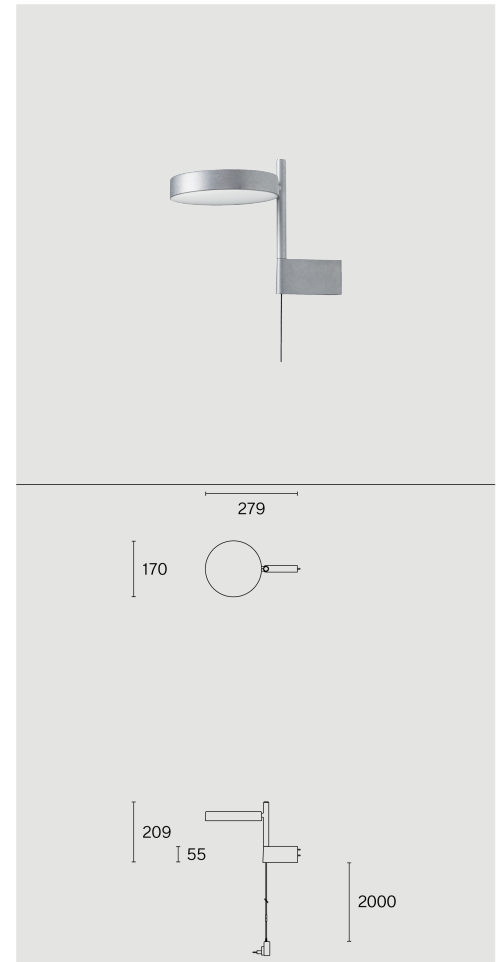

Wall mounted luminaire made from biopolyamide; ABS reflector and polycarbonate diffuser; surface Raw aluminium; with COB (Chip on Board) technology for maximum efficiency; integrated dimmer switch; light colour 2700 K; ≤ 3 SDCM (initial MacAdam); CRI ≥ 98 ; degree of protection IP20; Class 2; incl. 2000 mm black cable plug; light source replaceable by Wastberg+ or by a professional with explicit authorization; control gear not replaceable;

TECHNICAL INFORMATION

Physical	
Material	Lamp Body: Aluminium
IP Rating	IP20
Safety Class	Class II

LED	
Colour Rendering Index	CRI ≥ 98
Lumen Maintenance	L80 / 50000h
Macadam Ellipse	≤ 3 SDCM (initial MacAdam)

More technical information online

wastberg.com/en/products/pastille-bracket-short-w242br1

ARTICLE-SPECIFIC INFORMATION

Mounting
Luminous Flux
Colour Temperature
Control
Voltage
Power
Weight

Colour / Finish
Raw aluminium