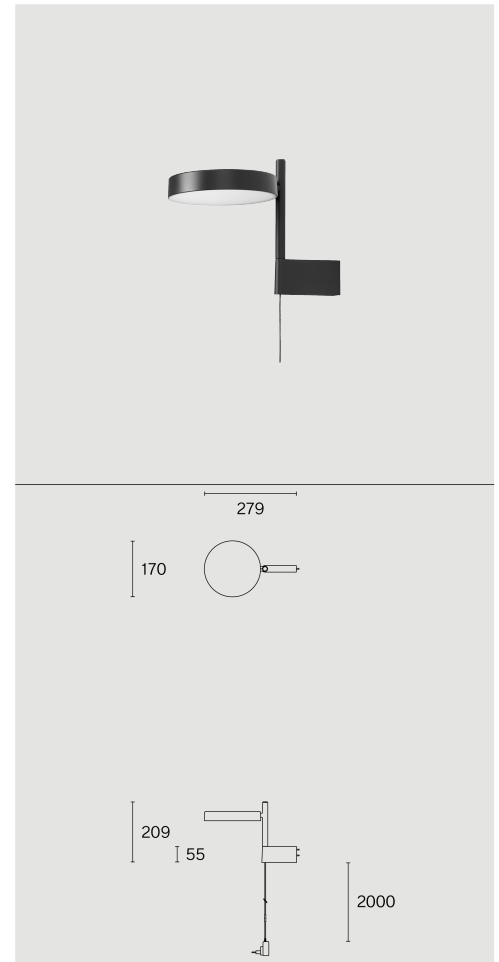

Wall mounted luminaire made from biopolyamide; ABS reflector and polycarbonate diffuser; surface Jet black; RAL 9005; with COB (Chip on Board) technology for maximum efficiency; integrated dimmer switch; light colour 2700 K;  $\leq 3$  SDCM (initial MacAdam); CRI  $\geq 98$ ; degree of protection IP20; Class 2; incl. 2000 mm black cable plug; light source replaceable by Wastberg+ or by a professional with explicit authorization; control gear replaceable by end-user;

## TECHNICAL INFORMATION

<b>Physical</b>	
<b>Material</b>	Lamp Body: Aluminium
<b>IP Rating</b>	IP20
<b>Safety Class</b>	Class II
<b>LED</b>	
<b>Colour Rendering Index</b>	CRI $\geq 98$
<b>Lumen Maintenance</b>	L80 / 50000h
<b>Macadam Ellipse</b>	$\leq 3$ SDCM (initial MacAdam)

## ARTICLE-SPECIFIC INFORMATION

<b>Mounting</b>	Wall
<b>Luminous Flux</b>	472 lm
<b>Colour Temperature</b>	2700 K
<b>Optic</b>	Opal
<b>Control</b>	Integrated dimmer switch
<b>Voltage</b>	100 - 240 V
<b>Power</b>	7.4 W
<b>Weight</b>	0.6 kg
<b>Colour / Finish</b>	Jet black ●