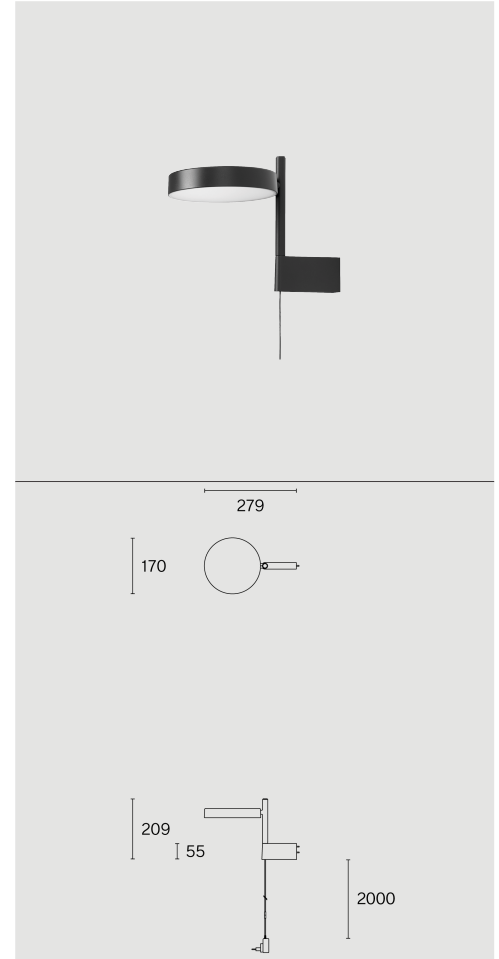

PASTILLE
BRACKET SHORT
W242BR1

Wall mounted luminaire made from biopolyamide; ABS reflector and polycarbonate diffuser; surface Jet black; RAL 9005; with COB (Chip on Board) technology for maximum efficiency; integrated dimmer switch; light colour 2700 K; ≤ 3 SDCM (initial MacAdam); CRI ≥ 98 ; degree of protection IP20; Class 2; incl. 2000 mm black cable plug; light source replaceable by Wastberg+ or by a professional with explicit authorization; control gear not replaceable;

More technical information online

wastberg.com/en/products/pastille-bracket-short-w242br1

ARTICLE-SPECIFIC INFORMATION

Mounting	Wall
Luminous Flux	472 lm
Colour Temperature	2700 K
Control	Integrated dimmer switch
Voltage	100 - 240 V
Power	7.4 W
Weight	0.6 kg