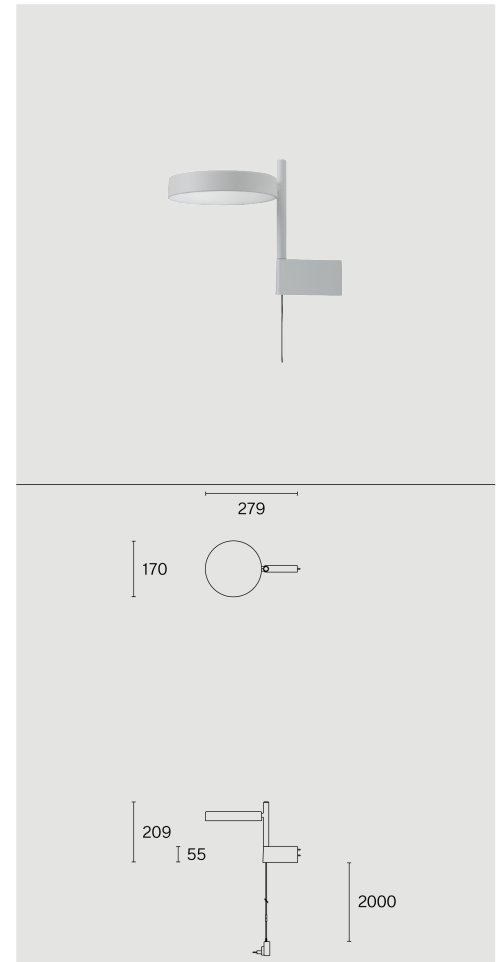

Wall mounted luminaire made from biopolyamide; ABS reflector and polycarbonate diffuser; surface Telegray 4; RAL 7047; with COB (Chip on Board) technology for maximum efficiency; integrated dimmer switch; light colour 2700 K;  $\leq 3$  SDCM (initial MacAdam); CRI  $\geq 98$ ; degree of protection IP20; Class 2; incl. 2000 mm black cable plug; light source replaceable by Wastberg+ or by a professional with explicit authorization; control gear not replaceable;

## TECHNICAL INFORMATION

<b>Physical</b>	
<b>Material</b>	Lamp Body: Aluminium
<b>IP Rating</b>	IP20
<b>Safety Class</b>	Class II

<b>LED</b>	
<b>Colour Rendering Index</b>	CRI $\geq 98$
<b>Lumen Maintenance</b>	L80 / 50000h
<b>Macadam Ellipse</b>	$\leq 3$ SDCM (initial MacAdam)

## ARTICLE-SPECIFIC INFORMATION

<b>Mounting</b>	Wall
<b>Luminous Flux</b>	472 lm
<b>Colour Temperature</b>	2700 K
<b>Control</b>	Integrated dimmer switch
<b>Voltage</b>	100 - 240 V
<b>Power</b>	7.4 W
<b>Weight</b>	0.6 kg