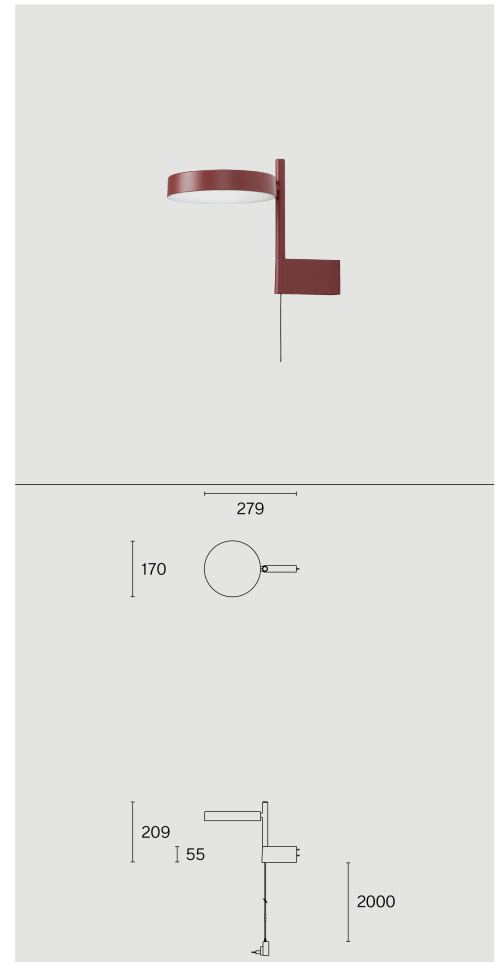

Wall mounted luminaire made from biopolyamide; ABS reflector and polycarbonate diffuser; surface Oxide red; RAL 3009; with COB (Chip on Board) technology for maximum efficiency; integrated dimmer switch; light colour 2700 K; ≤ 3 SDCM (initial MacAdam); CRI ≥ 98 ; degree of protection IP20; Class 2; incl. 2000 mm black cable plug; light source replaceable by Wastberg+ or by a professional with explicit authorization; control gear not replaceable;

TECHNICAL INFORMATION

Physical	
Material	Lamp Body: Aluminium
IP Rating	IP20
Safety Class	Class II

LED	
Colour Rendering Index	CRI ≥ 98
Lumen Maintenance	L80 / 50000h
Macadam Ellipse	≤ 3 SDCM (initial MacAdam)