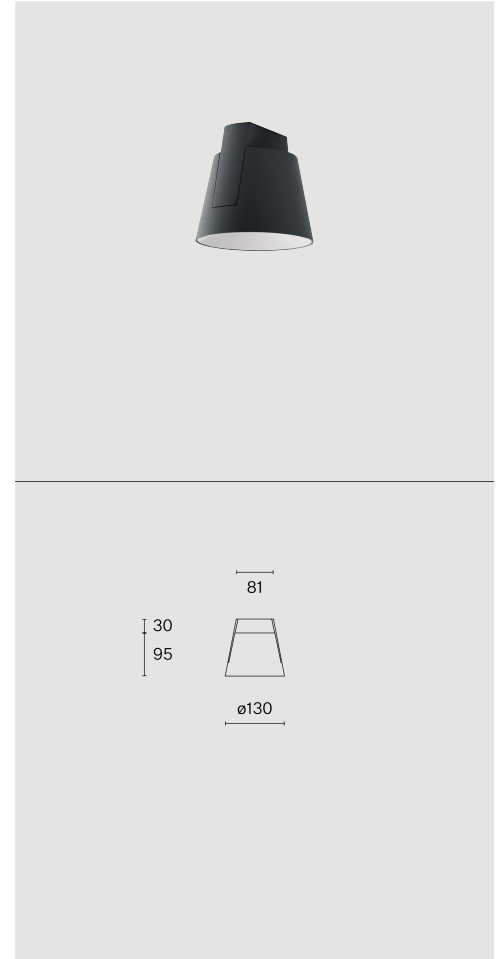

Ceiling surface luminaire; aluminium body and polycarbonate canopy; surface Jet black; RAL 9005; PMMA lens and polycarbonate reflector; with COB (Chip on Board) technology for maximum efficiency; DALI Push dim; light colour 2700 K; ≤ 3 SDCM (initial MacAdam); CRI ≥ 90 ; degree of protection IP20; Class 1; light source replaceable by Wastberg+ or by a professional with explicit authorization; control gear not replaceable;

TECHNICAL INFORMATION

Physical	
Material	Lamp Body: Aluminium
IP Rating	IP20
Safety Class	Class I
LED	
Colour Rendering Index	CRI ≥ 90
Lumen Maintenance	L80 / 50000h
Macadam Ellipse	≤ 3 SDCM (initial MacAdam)

More technical information online

wastberg.com/en/products/focal-ceiling-w222c

ARTICLE-SPECIFIC INFORMATION

Mounting	
Luminous Flux	
Colour Temperature	
Optic	
Control	
Voltage	
Power	
Weight	
Colour / Finish	
Jet black	●