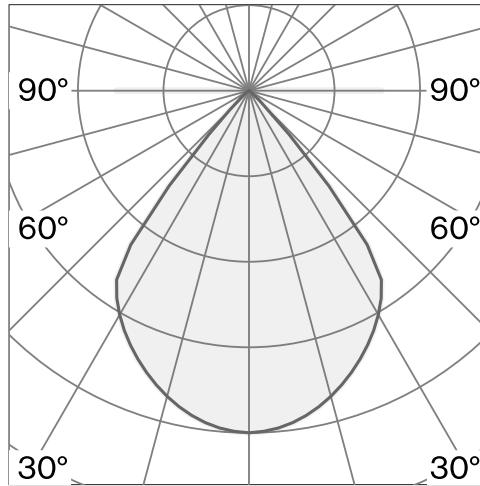

Ceiling surface luminaire; aluminium body and polycarbonate canopy; surface Jet black; RAL 9005; PMMA lens and polycarbonate reflector; with COB (Chip on Board) technology for maximum efficiency; DALI Push dim; light colour 2700 K; ≤ 3 SDCM (initial MacAdam); CRI ≥ 90 ; degree of protection IP20; Class 1; light source replaceable by Wastberg+ or by a professional with explicit authorization; control gear not replaceable;