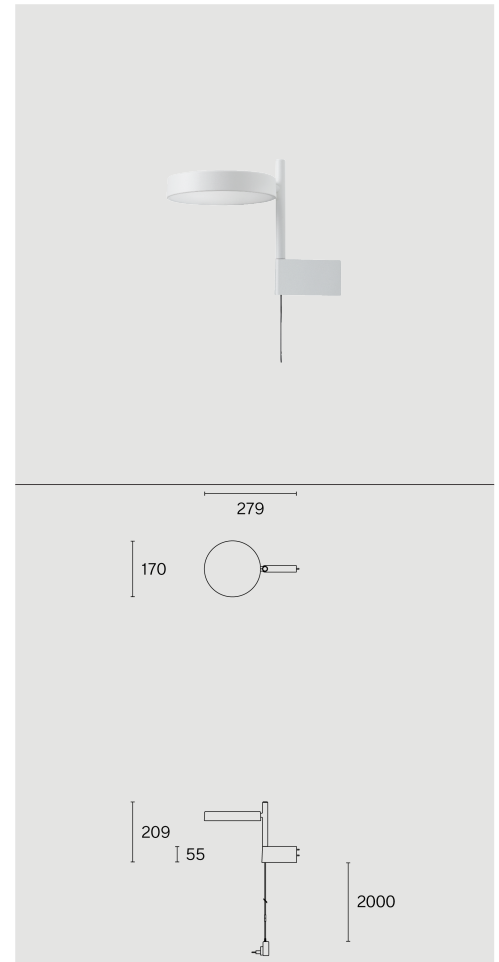

Wall mounted luminaire made from biopolyamide; ABS reflector and polycarbonate diffuser; surface Traffic white; RAL 9016; with COB (Chip on Board) technology for maximum efficiency; integrated dimmer switch; light colour 2700 K;  $\leq 3$  SDCM (initial MacAdam); CRI  $\geq 98$ ; degree of protection IP20; Class 2; incl. 2000 mm black cable plug; light source replaceable by Wastberg+ or by a professional with explicit authorization; control gear not replaceable;

## TECHNICAL INFORMATION

<b>Physical</b>	
<b>Material</b>	Lamp Body: Aluminium
<b>IP Rating</b>	IP20
<b>Safety Class</b>	Class II

<b>LED</b>	
<b>Colour Rendering Index</b>	CRI $\geq 98$
<b>Lumen Maintenance</b>	L80 / 50000h
<b>Macadam Ellipse</b>	$\leq 3$ SDCM (initial MacAdam)