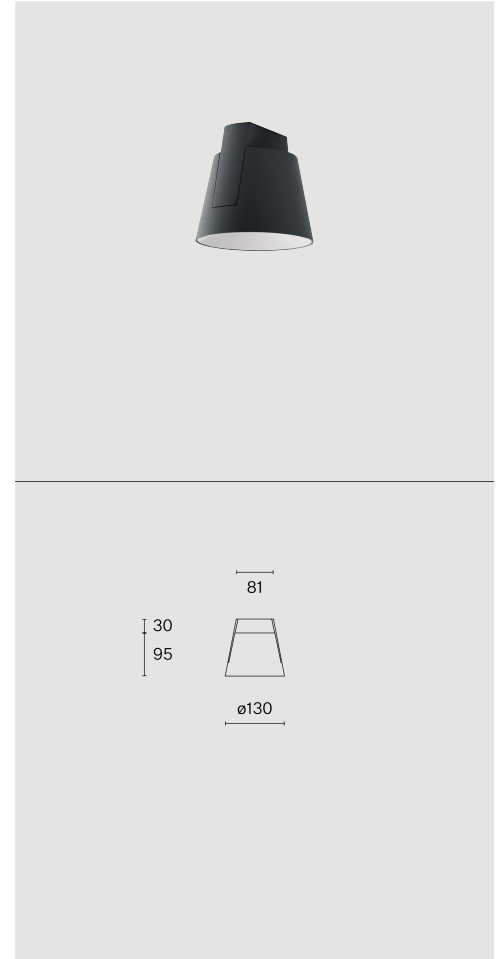

Ceiling surface luminaire; aluminium body and polycarbonate canopy; surface Jet black; RAL 9005; PMMA lens and polycarbonate reflector; with COB (Chip on Board) technology for maximum efficiency; Phase-cut dim; light colour 2700 K; ≤ 3 SDCM (initial MacAdam); CRI ≥ 90 ; degree of protection IP20; Class 1; light source replaceable by Wastberg+ or by a professional with explicit authorization; control gear not replaceable;

TECHNICAL INFORMATION

Physical	
Material	Lamp Body: Aluminium
IP Rating	IP20
Safety Class	Class I

LED	
Colour Rendering Index	CRI ≥ 90
Lumen Maintenance	L80 / 50000h
Macadam Ellipse	≤ 3 SDCM (initial MacAdam)

More technical information online
wastberg.com/en/products/focal-ceiling-w222c

ARTICLE-SPECIFIC INFORMATION

Mounting
Luminous Flux
Colour Temperature
Optic
Control
Voltage
Power
Weight

Colour / Finish	Jet black ●
------------------------	-------------