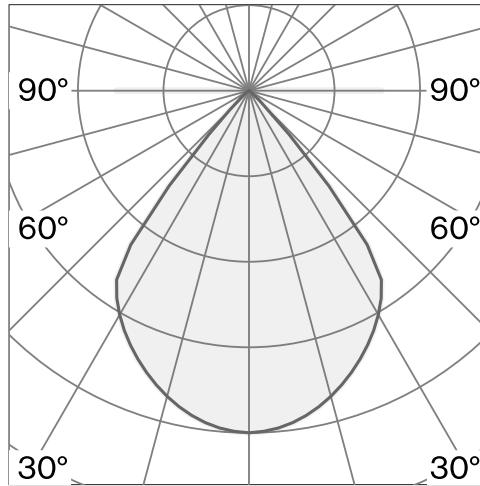

Ceiling surface luminaire; aluminium body and polycarbonate canopy; surface Jet black; RAL 9005; PMMA lens and polycarbonate reflector; with COB (Chip on Board) technology for maximum efficiency; Phase-cut dim; light colour 2700 K; ≤ 3 SDCM (initial MacAdam); CRI ≥ 90 ; degree of protection IP20; Class 1; light source replaceable by Wastberg+ or by a professional with explicit authorization; control gear not replaceable;