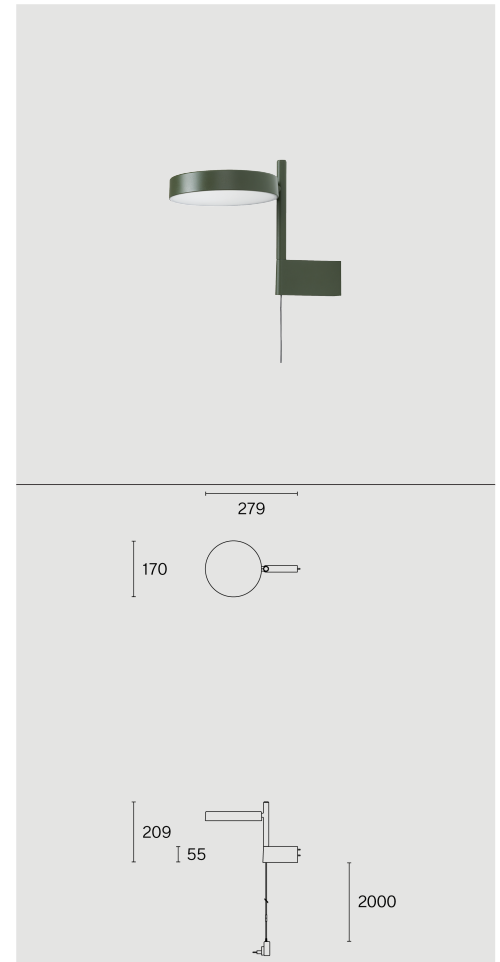

Wall mounted luminaire made from biopolyamide; ABS reflector and polycarbonate diffuser; surface Olive green; RAL 6003; with COB (Chip on Board) technology for maximum efficiency; integrated dimmer switch; light colour 2700 K;  $\leq 3$  SDCM (initial MacAdam); CRI  $\geq 98$ ; degree of protection IP20; Class 2; incl. 2000 mm black cable plug; light source replaceable by Wastberg+ or by a professional with explicit authorization; control gear not replaceable;

## TECHNICAL INFORMATION

<b>Physical</b>	
<b>Material</b>	Lamp Body: Aluminium
<b>IP Rating</b>	IP20
<b>Safety Class</b>	Class II

<b>LED</b>	
<b>Colour Rendering Index</b>	CRI $\geq 98$
<b>Lumen Maintenance</b>	L80 / 50000h
<b>Macadam Ellipse</b>	$\leq 3$ SDCM (initial MacAdam)

## ARTICLE-SPECIFIC INFORMATION

<b>Mounting</b>	Wall
<b>Luminous Flux</b>	472 lm
<b>Colour Temperature</b>	2700 K
<b>Control</b>	Integrated dimmer switch
<b>Voltage</b>	100 - 240 V
<b>Power</b>	7.4 W
<b>Weight</b>	0.6 kg