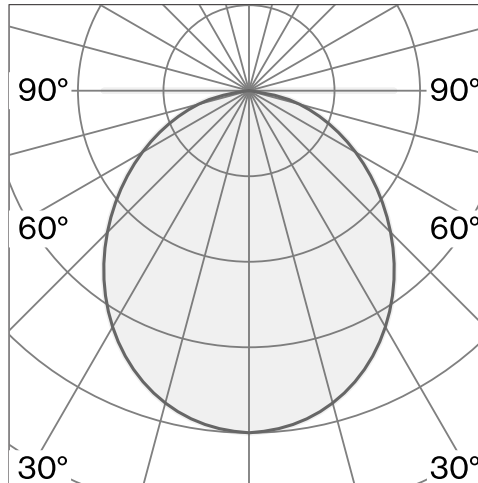

PASTILLE

BASE
W242B2

Free standing table luminaire made from biopolyamide; ABS reflector and polycarbonate diffuser; surface Jet black; RAL 9005; with COB (Chip on Board) technology for maximum efficiency; integrated dimmer switch; light colour 2700 K; ≤ 3 SDCM (initial MacAdam); CRI ≥ 98 ; degree of protection IP20; Class 2; incl. 2000 mm black cable plug; light source replaceable by Wastberg+ or by a professional with explicit authorization; control gear not replaceable;

TECHNICAL INFORMATION

Physical	
datasheet.label.material	Lamp Body: Aluminium
IP Rating	IP20
Safety Class	Class II

LED	
Colour Rendering Index	CRI ≥ 98
Lumen Maintenance	L80 / 50000h
Macadam Ellipse	≤ 3 SDCM (initial MacAdam)