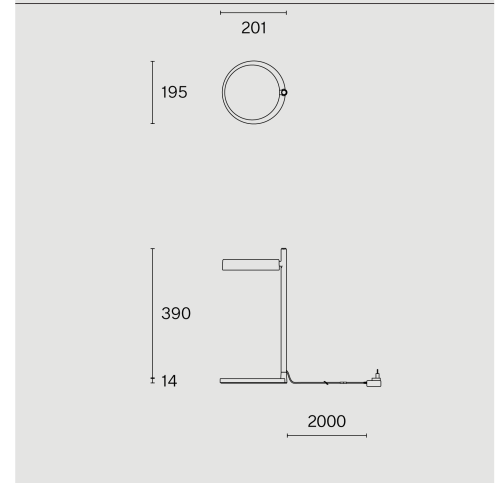

PASTILLE

BASE
W242B2

Free standing table luminaire made from biopolyamide; ABS reflector and polycarbonate diffuser; surface Jet black; RAL 9005; with COB (Chip on Board) technology for maximum efficiency; integrated dimmer switch; light colour 2700 K; ≤ 3 SDCM (initial MacAdam); CRI ≥ 98 ; degree of protection IP20; Class 2; incl. 2000 mm black cable plug; light source replaceable by Wastberg+ or by a professional with explicit authorization; control gear not replaceable;

TECHNICAL INFORMATION

Physical	
datasheet.label.material	Lamp Body: Aluminium
IP Rating	IP20
Safety Class	Class II

LED	
Colour Rendering Index	CRI ≥ 98
Lumen Maintenance	L80 / 50000h
Macadam Ellipse	≤ 3 SDCM (initial MacAdam)