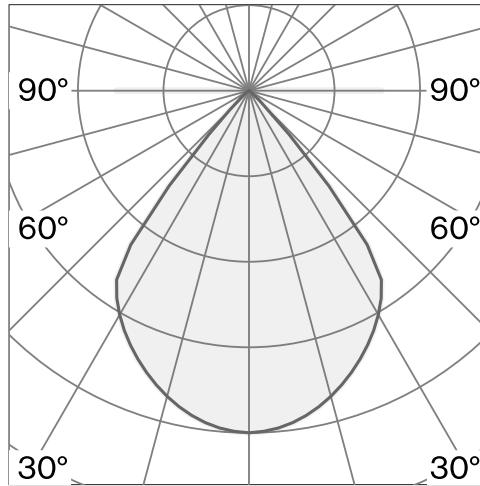

Ceiling surface luminaire; aluminium body and polycarbonate canopy; surface Pale green; NCS S 2005-B50G; PMMA lens and polycarbonate reflector; with COB (Chip on Board) technology for maximum efficiency; DALI Push dim; light colour 2700 K; ≤ 3 SDCM (initial MacAdam); CRI ≥ 90 ; degree of protection IP20; Class 1; light source replaceable by Wastberg+ or by a professional with explicit authorization; control gear not replaceable;