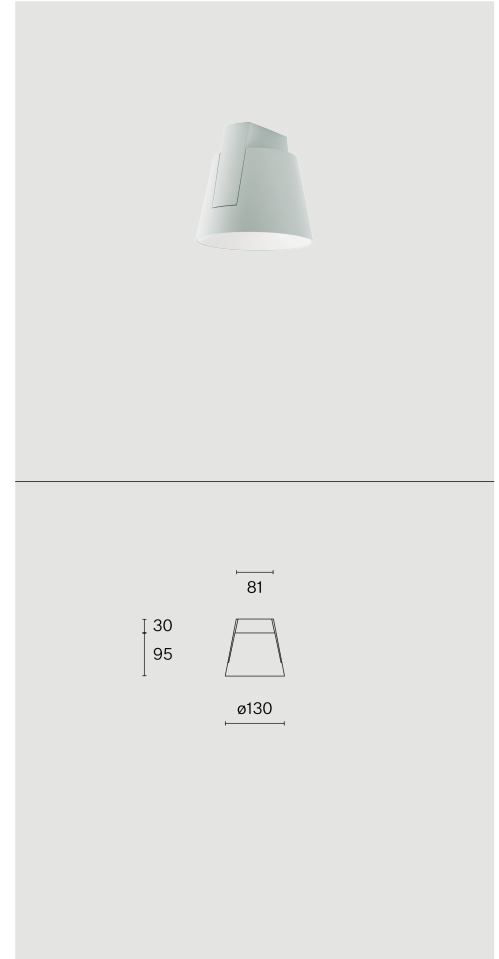

Ceiling surface luminaire; aluminium body and polycarbonate canopy; surface Pale green; NCS S 2005-B50G; PMMA lens and polycarbonate reflector; with COB (Chip on Board) technology for maximum efficiency; DALI Push dim; light colour 2700 K; ≤ 3 SDCM (initial MacAdam); CRI ≥ 90 ; degree of protection IP20; Class 1; light source replaceable by Wastberg+ or by a professional with explicit authorization; control gear not replaceable;

TECHNICAL INFORMATION

| | |
|---------------------|----------------------|
| Physical | |
| Material | Lamp Body: Aluminium |
| IP Rating | IP20 |
| Safety Class | Class I |

| | |
|-------------------------------|---------------------------------|
| LED | |
| Colour Rendering Index | CRI ≥ 90 |
| Lumen Maintenance | L80 / 50000h |
| Macadam Ellipse | ≤ 3 SDCM (initial MacAdam) |