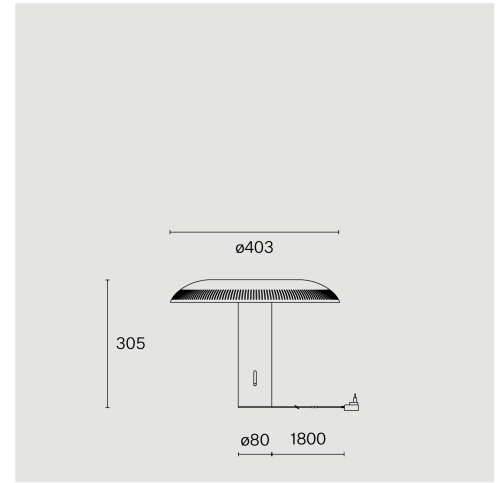

Table luminaire, shade and base made from aluminium; surface Raw aluminium; dimmer knob, internal structure and reflector from ABS; polycarbonate diffuser; with COB (Chip on Board) technology for maximum efficiency; integrated sliding dimmer potentiometer; light colour 2700 K;  $\leq 3$  SDCM (initial MacAdam); CRI  $\geq 90$ ; degree of protection IP20; Class 2; incl. 1800 mm black cable plug; inclusive on/off switch in black; light source replaceable by Wastberg+ or by a professional with explicit authorization; control gear not replaceable; General: Table, Standing, Shade & Base Raw aluminium, IP20, Interior, 232 lm LED: lamp LED, 2700 K, CRI  $\geq 90$ , L80 / 50000h,  $\leq 3$  SDCM (initial MacAdam),  $\leq 3$  SDCM (initial MacAdam), 792 lm, 134 lm/W Optical: CIE flux code: 26 58 87 98 100 Electrical: Integrated sliding dimmer potentiometer, 100 - 240 V, system 7.2 W, Class 2 Physical: diameter 403 mm, height 305 mm, 1.6 kg, cable length 1800 mm Material: Shade & Base Aluminium 203T200