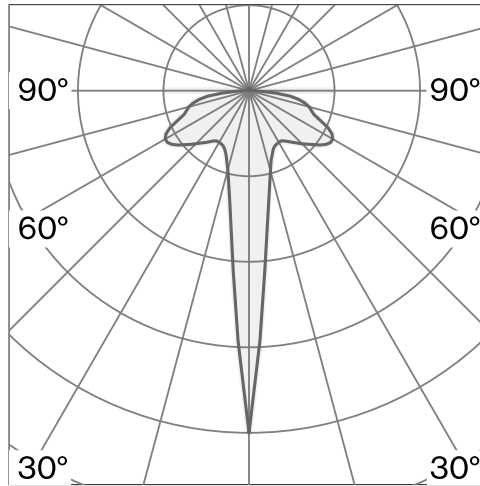

Table luminaire, shade and base made from aluminium; surface Raw aluminium; dimmer knob, internal structure and reflector from ABS; polycarbonate diffuser; with COB (Chip on Board) technology for maximum efficiency; integrated sliding dimmer potentiometer; light colour 2700 K; ≤ 3 SDCM (initial MacAdam); CRI ≥ 90 ; degree of protection IP20; Class 2; incl. 1800 mm black cable plug; inclusive on/off switch in black; light source replaceable by Wastberg+ or by a professional with explicit authorization; control gear replaceable by end-user;