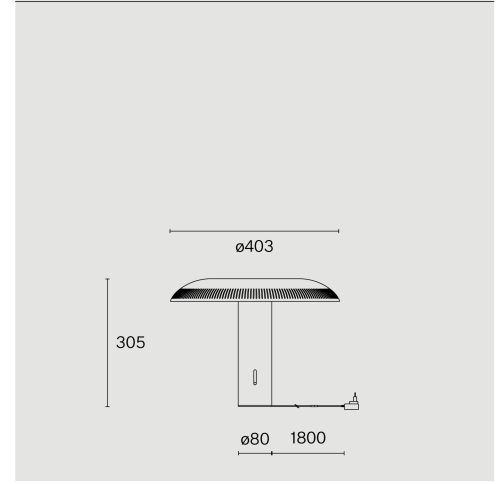

Table luminaire, shade and base made from aluminium; surface Raw aluminium; dimmer knob, internal structure and reflector from ABS; polycarbonate diffuser; with COB (Chip on Board) technology for maximum efficiency; integrated sliding dimmer potentiometer; light colour 2700 K; ≤ 3 SDCM (initial MacAdam); CRI ≥ 90 ; degree of protection IP20; Class 2; incl. 1800 mm black cable plug; inclusive on/off switch in black; light source replaceable by Wastberg+ or by a professional with explicit authorization; control gear replaceable by end-user;

More technical information online

wastberg.com/en/products/ilumina-table-w203

ARTICLE-SPECIFIC INFORMATION

Mounting
Luminous Flux
Colour Temperature
Control
Voltage
Power
Weight

Colour / Finish
Raw aluminium