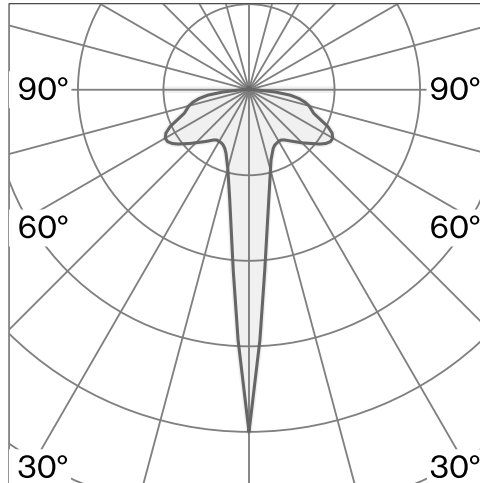

Table luminaire, shade and base made from aluminium; surface Raw aluminium; dimmer knob, internal structure and reflector from ABS; polycarbonate diffuser; with COB (Chip on Board) technology for maximum efficiency; integrated sliding dimmer potentiometer; light colour 2700 K;  $\leq 3$  SDCM (initial MacAdam); CRI  $\geq 90$ ; degree of protection IP20; Class 2; incl. 1800 mm black cable plug; inclusive on/off switch in black; light source replaceable by Wastberg+ or by a professional with explicit authorization; control gear not replaceable; General: Table, Standing, Shade & Base Raw aluminium, IP20, Interior, 232 lm LED: lamp LED, 2700 K, CRI  $\geq 90$ , L80 / 50000h,  $\leq 3$  SDCM (initial MacAdam),  $\leq 3$  SDCM (initial MacAdam), 792 lm, 134 lm/W Optical: CIE flux code: 26 58 87 98 100 Electrical: Integrated sliding dimmer potentiometer, 100 - 240 V, system 7.2 W, Class 2 Physical: diameter 403 mm, height 305 mm, 1.6 kg, cable length 1800 mm Material: Shade & Base Aluminium 203T200