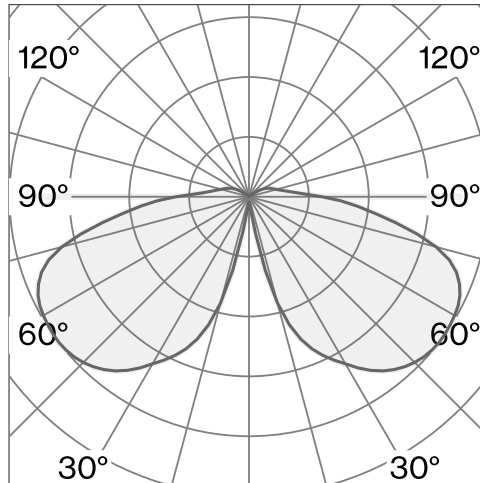

Table luminaire made from aluminium; surface Raw aluminium; optical system with integrated led, polycarbonate lens; incl. rotary dimmer; light colour 2700 K; CRI ≥ 90 ; degree of protection IP54; Class 3; wireless fixture with battery (LiFePo4) included; charging adapter and cable not included; light source replaceable by Wastberg+ or by a professional with explicit authorization; control gear replaceable by an authorized professional;

TECHNICAL INFORMATION

Physical	
Material	Shade & Base: Aluminium
IP Rating	IP54
Safety Class	Class III
LED	
Colour Rendering Index	CRI ≥ 90
Lumen Maintenance	L80 / 50000h

More technical information online
wastberg.com/en/products/faro-table-w241

ARTICLE-SPECIFIC INFORMATION

Mounting
Luminous Flux
Colour Temperature
Control
Voltage
Power
Weight
Colour / Finish
Raw aluminium

FARO TABLE W241

Table
237 lm
2700 K
Integrated rotary dimmer
5 V
3.5 W
1.1 kg
Art. No. / EAN code
241T12027 / 7330492001791