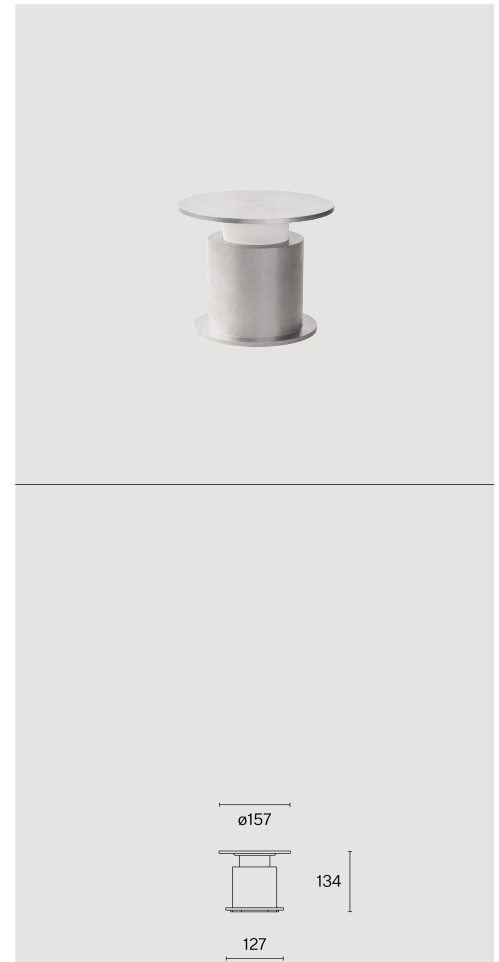

Table luminaire made from aluminium; surface Raw aluminium; optical system with integrated led, polycarbonate lens; incl. rotary dimmer; light colour 2700 K; CRI ≥ 90; degree of protection IP54; Class 3; wireless fixture with battery (LiFePo4) included; charging adapter and cable not included; light source replaceable by Wastberg+ or by a professional with explicit authorization; control gear replaceable by an authorized professional;

TECHNICAL INFORMATION

Physical	
Material	Lamp Body: Aluminium
IP Rating	IP54
Safety Class	Class III
LED	
Colour Rendering Index	CRI ≥ 90
Lumen Maintenance	L80 / 50000h

More technical information online
wastberg.com/en/products/faro-table-w241

ARTICLE-SPECIFIC INFORMATION

Mounting
Luminous Flux
Colour Temperature
Control
Voltage
Power
Weight
Colour / Finish
Raw aluminium

FARO TABLE W241

Table
237 lm
2700 K
Integrated rotary dimmer
5 V
3.5 W
1.1 kg
Art. No. / EAN code
241T12027 / 7330492001791