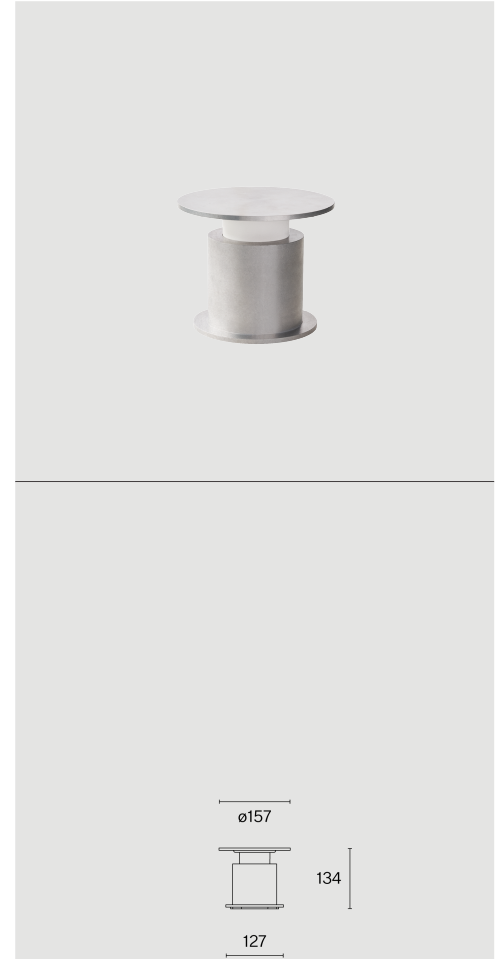

Table luminaire made from aluminium; surface Raw aluminium; optical system with integrated led, polycarbonate lens; incl. rotary dimmer; light colour 2700 K; CRI ≥ 90 ; degree of protection IP54; Class 3; wireless fixture with battery (LiFePo4) included; charging adapter and cable not included; light source replaceable by Wastberg+ or by a professional with explicit authorization; control gear replaceable by an authorized professional;

TECHNICAL INFORMATION

Physical	
Material	Shade & Base: Aluminium
IP Rating	IP54
Safety Class	Class III
LED	
Colour Rendering Index	CRI ≥ 90
Lumen Maintenance	L80 / 50000h

More technical information online
wastberg.com/en/products/faro-table-w241

ARTICLE-SPECIFIC INFORMATION

Mounting
Luminous Flux
Colour Temperature
Control
Voltage
Power
Weight
Colour / Finish
Raw aluminium

FARO TABLE W241

Table
237 lm
2700 K
Integrated rotary dimmer
5 V
3.5 W
1.1 kg
Art. No. / EAN code
241T12027 / 7330492001791