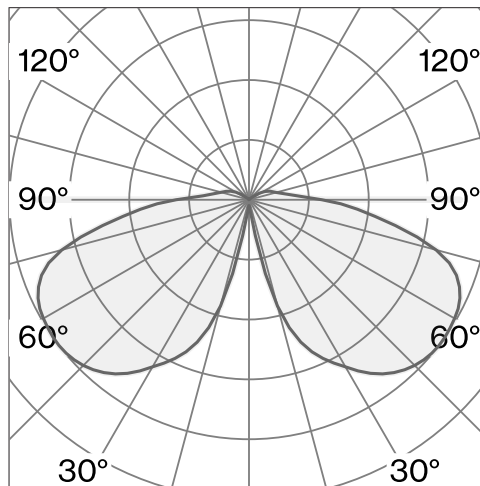

Table luminaire made from aluminium; surface Raw aluminium; optical system with integrated led, polycarbonate lens; incl. rotary dimmer; light colour 2700 K; CRI ≥ 90; degree of protection IP54; Class 3; wireless fixture with battery (LiFePo4) included; charging adapter and cable not included; light source replaceable by Wastberg+ or by a professional with explicit authorization; control gear replaceable by an authorized professional;

TECHNICAL INFORMATION

Physical	
Material	Lamp Body: Aluminium
IP Rating	IP54
Safety Class	Class III
LED	
Colour Rendering Index	CRI ≥ 90
Lumen Maintenance	L80 / 50000h

More technical information online
wastberg.com/en/products/faro-table-w241

ARTICLE-SPECIFIC INFORMATION

Mounting
Luminous Flux
Colour Temperature
Control
Voltage
Power
Weight
Colour / Finish
Raw aluminium

FARO TABLE W241

Table
237 lm
2700 K
Integrated rotary dimmer
5 V
3.5 W
1.1 kg
Art. No. / EAN code
241T12027 / 7330492001791