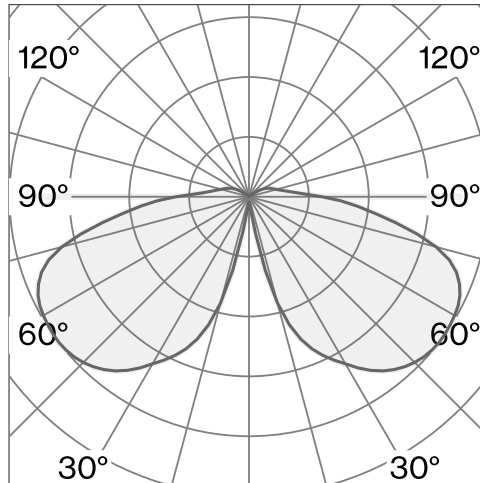

Table luminaire made from aluminium; surface Chocolate brown; RAL 8017; optical system with integrated led, polycarbonate lens; incl. rotary dimmer; light colour 2700 K; CRI \geq 90; degree of protection IP54; Class 3; wireless fixture with battery (LiFePo4) included; charging adapter and cable not included; light source replaceable by Wastberg+ or by a professional with explicit authorization; control gear replaceable by an authorized professional;

TECHNICAL INFORMATION

Physical	
Material	Shade & Base: Aluminium
IP Rating	IP54
Safety Class	Class III
LED	
Colour Rendering Index	CRI \geq 90
Lumen Maintenance	L80 / 50000h

More technical information online
wastberg.com/en/products/faro-table-w241

ARTICLE-SPECIFIC INFORMATION

Mounting	
Luminous Flux	237 lm
Colour Temperature	2700 K
Control	Integrated rotary dimmer
Voltage	5 V
Power	3.5 W
Weight	1.1 kg
Colour / Finish	
Chocolate brown	●

FARO TABLE W241