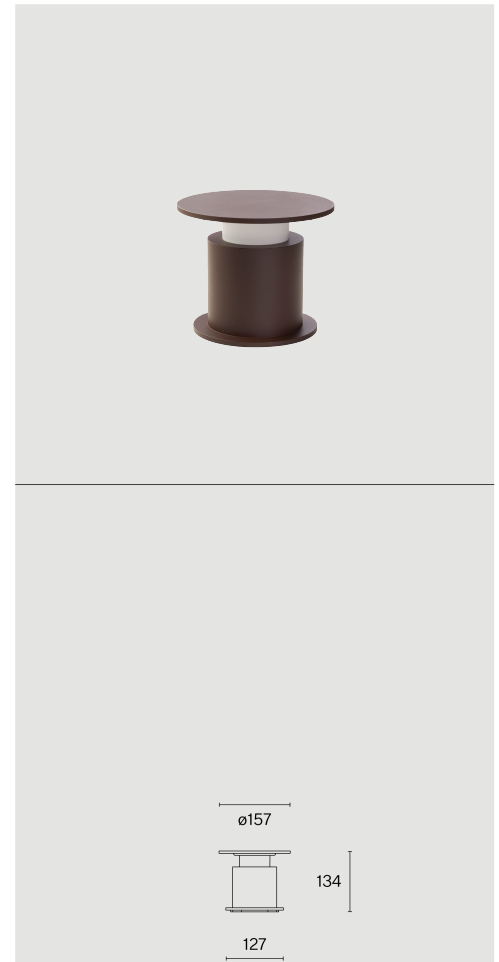

Table luminaire made from aluminium; surface Chocolate brown; RAL 8017; optical system with integrated led, polycarbonate lens; incl. rotary dimmer; light colour 2700 K; CRI  $\geq$  90; degree of protection IP54; Class 3; wireless fixture with battery (LiFePo4) included; charging adapter and cable not included; light source replaceable by Wastberg+ or by a professional with explicit authorization; control gear replaceable by an authorized professional;

## ARTICLE-SPECIFIC INFORMATION

<b>Mounting</b>	
<b>Luminous Flux</b>	237 lm
<b>Colour Temperature</b>	2700 K
<b>Control</b>	Integrated rotary dimmer
<b>Voltage</b>	5 V
<b>Power</b>	3.5 W
<b>Weight</b>	1.1 kg
<b>Colour / Finish</b>	
Chocolate brown	●

## FARO TABLE W241

<b>Table</b>	237 lm
	2700 K
	Integrated rotary dimmer
	5 V
	3.5 W
	1.1 kg
<b>Art. No. / EAN code</b>	
	241T10727 / 7330492001777