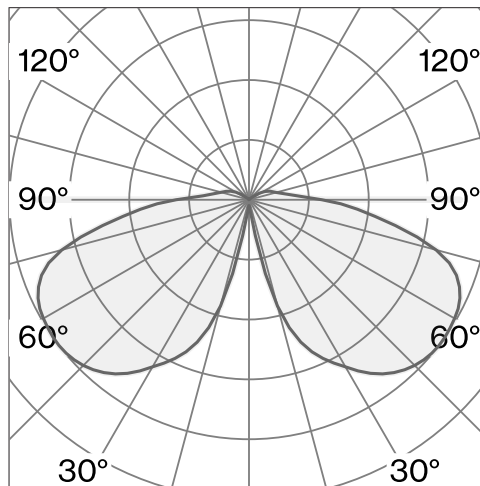

Table luminaire made from aluminium; surface Chocolate brown; RAL 8017; optical system with integrated led, polycarbonate lens; incl. rotary dimmer; light colour 2700 K; CRI  $\geq$  90; degree of protection IP54; Class 3; wireless fixture with battery (LiFePo4) included; charging adapter and cable not included; light source replaceable by Wastberg+ or by a professional with explicit authorization; control gear replaceable by an authorized professional;

## ARTICLE-SPECIFIC INFORMATION

<b>Mounting</b>	
<b>Luminous Flux</b>	237 lm
<b>Colour Temperature</b>	2700 K
<b>Control</b>	Integrated rotary dimmer
<b>Voltage</b>	5 V
<b>Power</b>	3.5 W
<b>Weight</b>	1.1 kg
<b>Colour / Finish</b>	
Chocolate brown	●