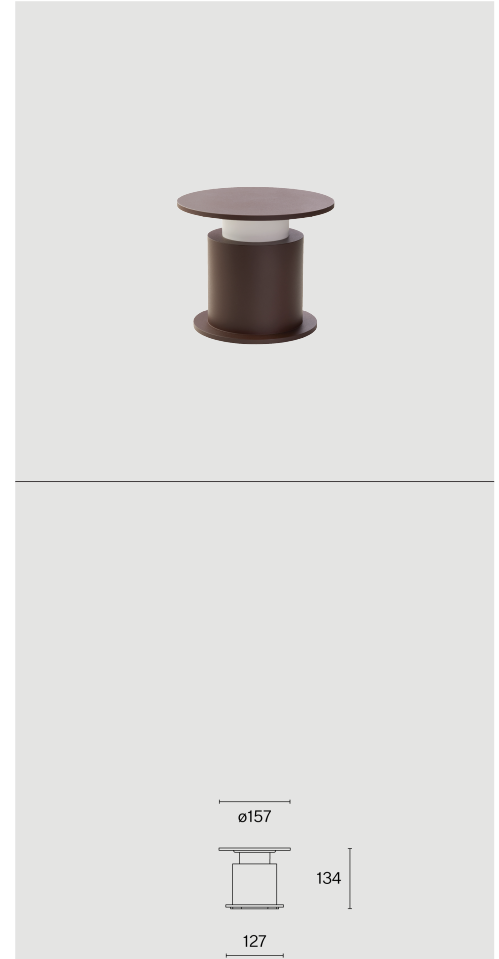

Table luminaire made from aluminium; surface Chocolate brown; RAL 8017; optical system with integrated led, polycarbonate lens; incl. rotary dimmer; light colour 2700 K; CRI \geq 90; degree of protection IP54; Class 3; wireless fixture with battery (LiFePo4) included; charging adapter and cable not included; light source replaceable by Wastberg+ or by a professional with explicit authorization; control gear replaceable by an authorized professional;

TECHNICAL INFORMATION

Physical	
Material	Shade & Base: Aluminium
IP Rating	IP54
Safety Class	Class III
LED	
Colour Rendering Index	CRI \geq 90
Lumen Maintenance	L80 / 50000h

More technical information online
wastberg.com/en/products/faro-table-w241

ARTICLE-SPECIFIC INFORMATION

Mounting	
Luminous Flux	237 lm
Colour Temperature	2700 K
Control	Integrated rotary dimmer
Voltage	5 V
Power	3.5 W
Weight	1.1 kg
Colour / Finish	
Chocolate brown	●

FARO TABLE W241