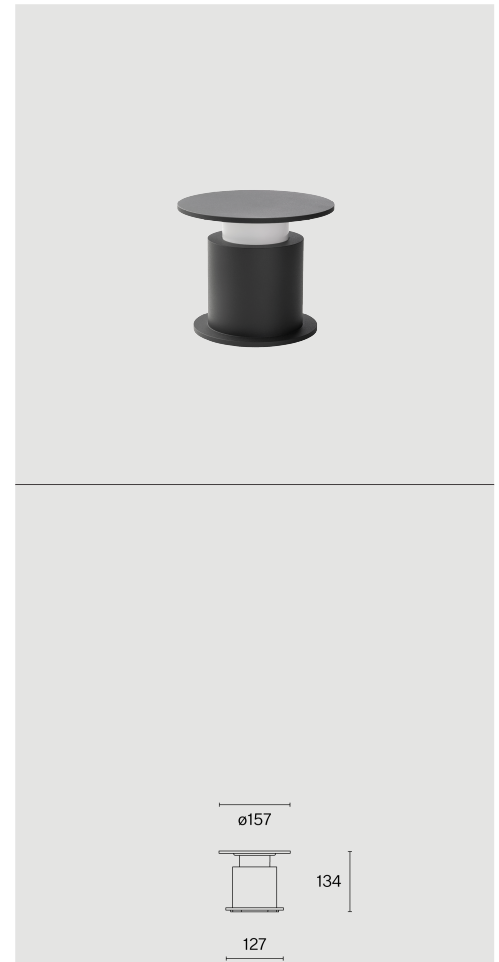

Table luminaire made from aluminium; surface Black grey; RAL 7012; optical system with integrated led, polycarbonate lens; incl. rotary dimmer; light colour 2700 K; CRI \geq 90; degree of protection IP54; Class 3; wireless fixture with battery (LiFePo4) included; charging adapter and cable not included; light source replaceable by Wastberg+ or by a professional with explicit authorization; control gear replaceable by an authorized professional;

TECHNICAL INFORMATION

Physical	
Material	Lamp Body: Aluminium
IP Rating	IP54
Safety Class	Class III

LED	
Colour Rendering Index	CRI \geq 90
Lumen Maintenance	L80 / 50000h

More technical information online
wastberg.com/en/products/faro-table-w241

ARTICLE-SPECIFIC INFORMATION

Mounting	
Luminous Flux	237 lm
Colour Temperature	2700 K
Control	Integrated rotary dimmer
Voltage	5 V
Power	3.5 W
Weight	1.1 kg

Colour / Finish	Black grey ●
------------------------	--------------

FARO TABLE W241

Table	237 lm
Colour Temperature	2700 K
Control	Integrated rotary dimmer
Voltage	5 V
Power	3.5 W
Weight	1.1 kg

Art. No. / EAN code	241T10427 / 7330492001784
----------------------------	---------------------------