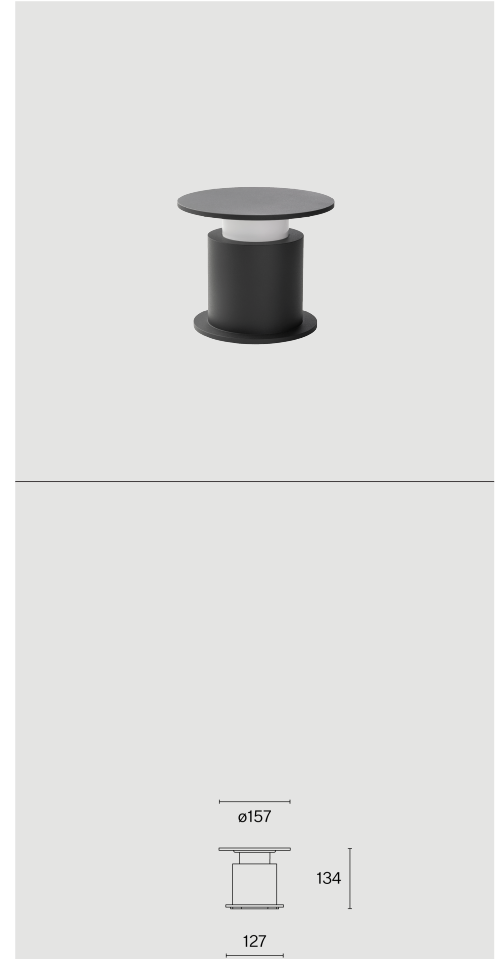

Table luminaire made from aluminium; surface Black grey; RAL 7012; optical system with integrated led, polycarbonate lens; incl. rotary dimmer; light colour 2700 K; CRI \geq 90; degree of protection IP54; Class 3; wireless fixture with battery (LiFePo4) included; charging adapter and cable not included; light source replaceable by Wastberg+ or by a professional with explicit authorization; control gear replaceable by an authorized professional;

TECHNICAL INFORMATION

Physical	
Material	Shade & Base: Aluminium
IP Rating	IP54
Safety Class	Class III

LED	
Colour Rendering Index	CRI \geq 90
Lumen Maintenance	L80 / 50000h

More technical information online
wastberg.com/en/products/faro-table-w241

ARTICLE-SPECIFIC INFORMATION

Mounting	
Luminous Flux	237 lm
Colour Temperature	2700 K
Control	Integrated rotary dimmer
Voltage	5 V
Power	3.5 W
Weight	1.1 kg

Colour / Finish	Black grey ●
------------------------	--------------

FARO TABLE W241

Table	237 lm
Colour Temperature	2700 K
Control	Integrated rotary dimmer
Voltage	5 V
Power	3.5 W
Weight	1.1 kg

Art. No. / EAN code	241T10427 / 7330492001784
----------------------------	---------------------------