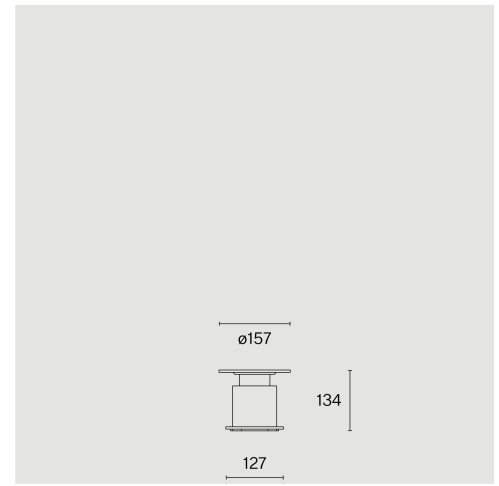

Table luminaire made from aluminium; surface Black grey; RAL 7012; optical system with integrated led, polycarbonate lens; incl. rotary dimmer; light colour 2700 K; CRI \geq 90; degree of protection IP54; Class 3; wireless fixture with battery (LiFePo4) included; charging adapter and cable not included; light source replaceable by Wastberg+ or by a professional with explicit authorization; control gear replaceable by an authorized professional; General: Table, Standing, Shade & Base Black grey, RAL 7012, IP54, Exterior, 237 lm LED: lamp LED, 2700 K, CRI \geq 90, L80 / 50000h, \leq 3 SDCM (initial MacAdam), 237 lm, 67 lm/W Optical: CIE flux code: 23 54 83 91 100 Electrical: Integrated rotary dimmer, 5 V, system 3.5 W, Class 3 Physical: diameter 157 mm, height 134 mm, 1.1 kg Material: Shade & Base Aluminium 241T10427

TECHNICAL INFORMATION

Physical	
Material	Shade & Base: Aluminium
IP Rating	IP54
Safety Class	Class III
LED	
Colour Rendering Index	CRI \geq 90
Lumen Maintenance	L80 / 50000h

ARTICLE-SPECIFIC INFORMATION

Mounting	
Luminous Flux	
Colour Temperature	
Control	
Voltage	
Power	
Weight	
Colour / Finish	
Black grey	●

FARO TABLE W241

Table	
237 lm	
2700 K	
Integrated rotary dimmer	
5 V	
3.5 W	
1.1 kg	
Art. No. / EAN code	
241T10427 / 7330492001784	