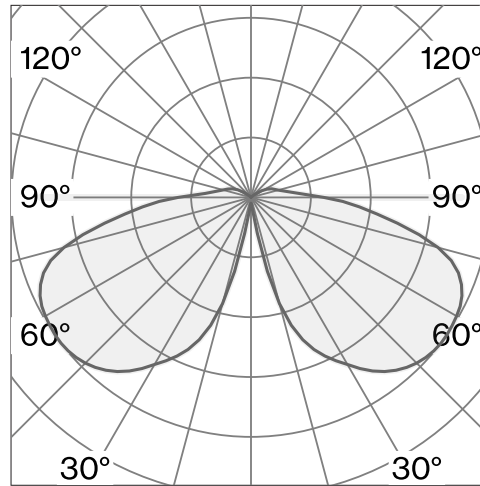

Table luminaire made from aluminium; surface Black grey; RAL 7012; optical system with integrated led, polycarbonate lens; incl. rotary dimmer; light colour 2700 K; CRI \geq 90; degree of protection IP54; Class 3; wireless fixture with battery (LiFePo4) included; charging adapter and cable not included; light source replaceable by Wastberg+ or by a professional with explicit authorization; control gear replaceable by an authorized professional; General: Table, Standing, Shade & Base Black grey, RAL 7012, IP54, Exterior, 237 lm LED: lamp LED, 2700 K, CRI \geq 90, L80 / 50000h, \leq 3 SDCM (initial MacAdam), 237 lm, 67 lm/W Optical: CIE flux code: 23 54 83 91 100 Electrical: Integrated rotary dimmer, 5 V, system 3.5 W, Class 3 Physical: diameter 157 mm, height 134 mm, 1.1 kg Material: Shade & Base Aluminium 241T10427

Mounting	
Luminous Flux	
Colour Temperature	
Control	
Voltage	
Power	
Weight	
Colour / Finish	
Black grey	●

FARO TABLE W241

Table	
237 lm	
2700 K	
Integrated rotary dimmer	
5 V	
3.5 W	
1.1 kg	
Art. No. / EAN code	
241T10427 / 7330492001784	