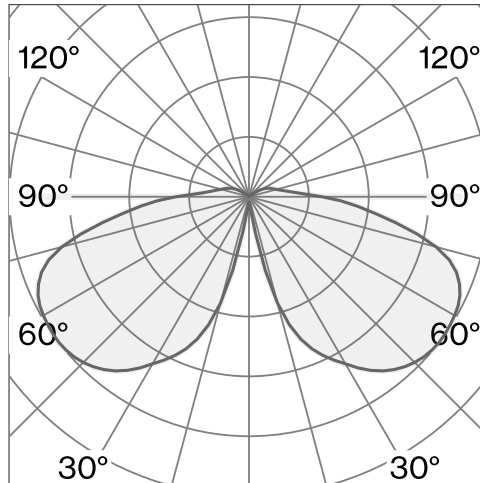

Table luminaire made from aluminium; surface Black grey; RAL 7012; optical system with integrated led, polycarbonate lens; incl. rotary dimmer; light colour 2700 K; CRI \geq 90; degree of protection IP54; Class 3; wireless fixture with battery (LiFePo4) included; charging adapter and cable not included; light source replaceable by Wastberg+ or by a professional with explicit authorization; control gear replaceable by an authorized professional;

TECHNICAL INFORMATION

Physical	
Material	Shade & Base: Aluminium
IP Rating	IP54
Safety Class	Class III

LED	
Colour Rendering Index	CRI \geq 90
Lumen Maintenance	L80 / 50000h

More technical information online
wastberg.com/en/products/faro-table-w241

ARTICLE-SPECIFIC INFORMATION

Mounting	
Luminous Flux	237 lm
Colour Temperature	2700 K
Control	Integrated rotary dimmer
Voltage	5 V
Power	3.5 W
Weight	1.1 kg

Colour / Finish	Black grey ●
------------------------	--------------

FARO TABLE W241

Table	237 lm
Colour Temperature	2700 K
Control	Integrated rotary dimmer
Voltage	5 V
Power	3.5 W
Weight	1.1 kg

Art. No. / EAN code	241T10427 / 7330492001784
----------------------------	---------------------------