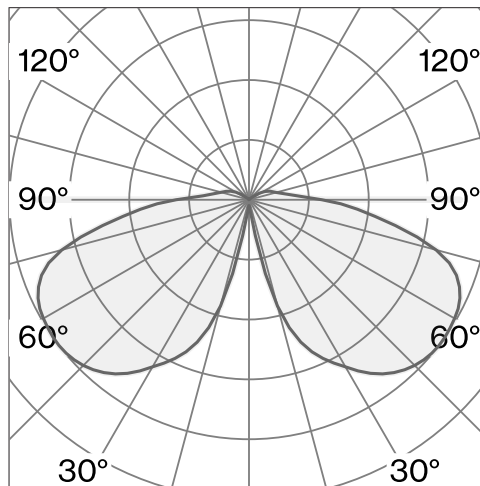

Table luminaire made from aluminium; surface Black grey; RAL 7012; optical system with integrated led, polycarbonate lens; incl. rotary dimmer; light colour 2700 K; CRI \geq 90; degree of protection IP54; Class 3; wireless fixture with battery (LiFePo4) included; charging adapter and cable not included; light source replaceable by Wastberg+ or by a professional with explicit authorization; control gear replaceable by an authorized professional;

TECHNICAL INFORMATION

Physical	
Material	Lamp Body: Aluminium
IP Rating	IP54
Safety Class	Class III

LED	
Colour Rendering Index	CRI \geq 90
Lumen Maintenance	L80 / 50000h

More technical information online
wastberg.com/en/products/faro-table-w241

ARTICLE-SPECIFIC INFORMATION

Mounting	
Luminous Flux	237 lm
Colour Temperature	2700 K
Control	Integrated rotary dimmer
Voltage	5 V
Power	3.5 W
Weight	1.1 kg

Colour / Finish	Black grey ●
------------------------	--------------

FARO TABLE W241

Table	237 lm
Colour Temperature	2700 K
Control	Integrated rotary dimmer
Voltage	5 V
Power	3.5 W
Weight	1.1 kg

Art. No. / EAN code	241T10427 / 7330492001784
----------------------------	---------------------------