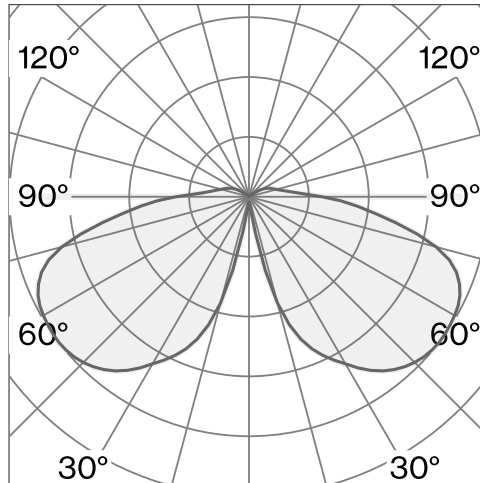

Table luminaire made from aluminium; surface Pure red; RAL 3028; optical system with integrated led, polycarbonate lens; incl. rotary dimmer; light colour 2700 K; CRI  $\geq$  90; degree of protection IP54; Class 3; wireless fixture with battery (LiFePo4) included; charging adapter and cable not included; light source replaceable by Wastberg+ or by a professional with explicit authorization; control gear replaceable by an authorized professional;

## ARTICLE-SPECIFIC INFORMATION

<b>Mounting</b>	
<b>Luminous Flux</b>	237 lm
<b>Colour Temperature</b>	2700 K
<b>Control</b>	Integrated rotary dimmer
<b>Voltage</b>	5 V
<b>Power</b>	3.5 W
<b>Weight</b>	1.1 kg
<b>Colour / Finish</b>	
Pure red	<span style="color: red;">●</span>