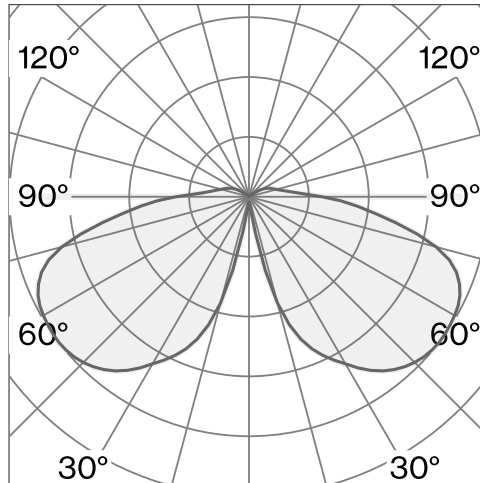

Table luminaire made from aluminium; surface Grey white; RAL 9002; optical system with integrated led, polycarbonate lens; incl. rotary dimmer; light colour 2700 K; CRI \geq 90; degree of protection IP54; Class 3; wireless fixture with battery (LiFePo4) included; charging adapter and cable not included; light source replaceable by Wastberg+ or by a professional with explicit authorization; control gear replaceable by an authorized professional;

TECHNICAL INFORMATION

Physical	
Material	Lamp Body: Aluminium
IP Rating	IP54
Safety Class	Class III
LED	
Colour Rendering Index	CRI \geq 90
Lumen Maintenance	L80 / 50000h

More technical information online
wastberg.com/en/products/faro-table-w241

ARTICLE-SPECIFIC INFORMATION

Mounting	
Luminous Flux	
Colour Temperature	
Control	
Voltage	
Power	
Weight	
Colour / Finish	
Grey white	

FARO TABLE W241

Table	
237 lm	
2700 K	
Integrated rotary dimmer	
5 V	
3.5 W	
1.1 kg	
Art. No. / EAN code	
241T10227 / 7330492001746	