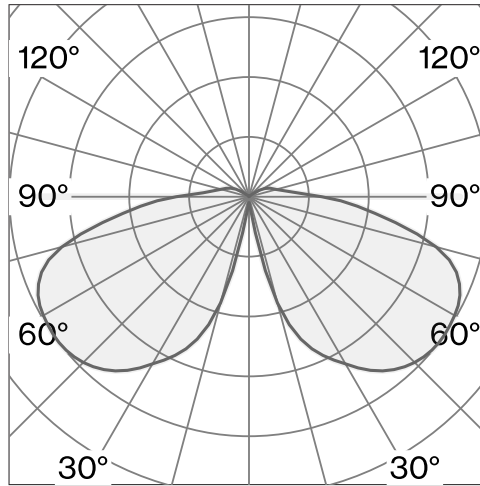

Table luminaire made from aluminium; surface Traffic green; RAL 6024; optical system with integrated led, polycarbonate lens; incl. rotary dimmer; light colour 2700 K; CRI  $\geq$  90; degree of protection IP54; Class 3; wireless fixture with battery (LiFePo4) included; charging adapter and cable not included; light source replaceable by Wastberg+ or by a professional with explicit authorization; control gear replaceable by an authorized professional;