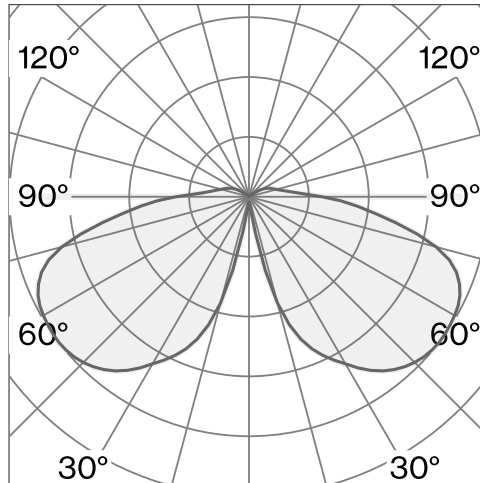

Table luminaire made from aluminium; surface Traffic green; RAL 6024; optical system with integrated led, polycarbonate lens; incl. rotary dimmer; light colour 2700 K; CRI \geq 90; degree of protection IP54; Class 3; wireless fixture with battery (LiFePo4) included; charging adapter and cable not included; light source replaceable by Wastberg+ or by a professional with explicit authorization; control gear replaceable by an authorized professional;

TECHNICAL INFORMATION

Physical	
Material	Shade & Base: Aluminium
IP Rating	IP54
Safety Class	Class III
LED	
Colour Rendering Index	CRI \geq 90
Lumen Maintenance	L80 / 50000h

More technical information online
wastberg.com/en/products/faro-table-w241

ARTICLE-SPECIFIC INFORMATION

Mounting	
Luminous Flux	
Colour Temperature	
Control	
Voltage	
Power	
Weight	
Colour / Finish	
Traffic green	●

FARO TABLE W241

Table	
237 lm	
2700 K	
Integrated rotary dimmer	
5 V	
3.5 W	
1.1 kg	
Art. No. / EAN code	
241T10127 / 7330492001760	