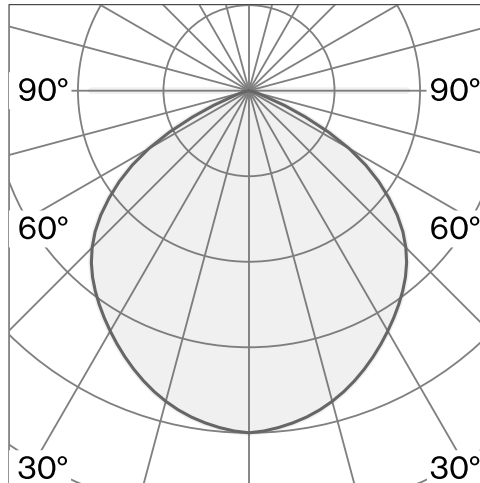

**CONE**  
SUSPENDED XL  
W151XL3

Ceiling suspended luminaire with shade made from aluminium; polycarbonate canopy; optical system with acrylic diffuser; integrated LED light source; surface Raw aluminium; inclusive cable suspension max. 4500 mm; DALI Push dim; light colour 2700 K;  $\leq 3$  SDCM (initial MacAdam); CRI  $\geq 90$ ; degree of protection IP20; Class 1; driver included; light source replaceable by Wastberg+ or by a professional with explicit authorization; control gear not replaceable;

**TECHNICAL INFORMATION**

<b>Physical</b>	
<b>Material</b>	Shade: Aluminium
<b>IP Rating</b>	IP20
<b>Safety Class</b>	Class I

<b>LED</b>	
<b>Colour Rendering Index</b>	CRI $\geq 90$
<b>Lumen Maintenance</b>	L90 / 50000 h
<b>Macadam Ellipse</b>	$\leq 3$ SDCM (initial MacAdam)