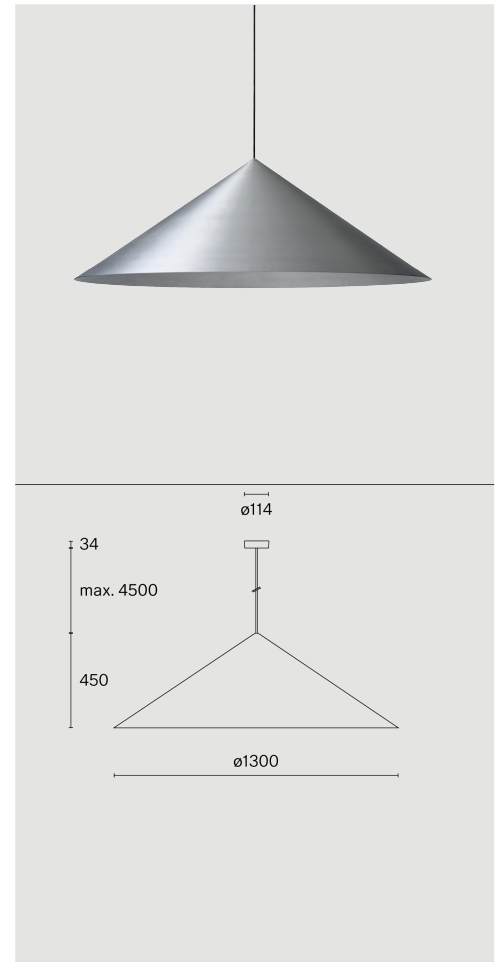

**CONE**  
SUSPENDED XL  
W151XL3

Ceiling suspended luminaire with shade made from aluminium; polycarbonate canopy; optical system with acrylic diffuser; integrated LED light source; surface Raw aluminium; inclusive cable suspension max. 4500 mm; DALI Push dim; light colour 2700 K;  $\leq 3$  SDCM (initial MacAdam); CRI  $\geq 90$ ; degree of protection IP20; Class 1; driver included; light source replaceable by Wastberg+ or by a professional with explicit authorization; control gear not replaceable;

**TECHNICAL INFORMATION**

<b>Physical</b>	
<b>Material</b>	Shade: Aluminium
<b>IP Rating</b>	IP20
<b>Safety Class</b>	Class I

<b>LED</b>	
<b>Colour Rendering Index</b>	CRI $\geq 90$
<b>Lumen Maintenance</b>	L90 / 50000 h
<b>Macadam Ellipse</b>	$\leq 3$ SDCM (initial MacAdam)

**CONE**  
SUSPENDED XL  
W151XL3

<b>Ceiling</b>
2710 lm
2700 K
DALI Push dim
220 - 240 V
44 W
11.5 kg

<b>Art. No. / EAN code</b>
151XL320272 / 7330492017587