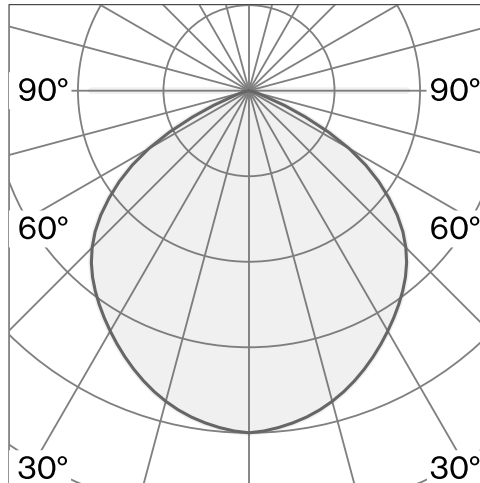

**CONE**  
SUSPENDED XL  
W151XL3

Ceiling suspended luminaire with shade made from aluminium; polycarbonate canopy; optical system with acrylic diffuser; integrated LED light source; surface Purple red; RAL 3004; inclusive cable suspension max. 4500 mm; DALI Push dim; light colour 2700 K;  $\leq 3$  SDCM (initial MacAdam); CRI  $\geq 90$ ; degree of protection IP20; Class 1; driver included; light source replaceable by Wastberg+ or by a professional with explicit authorization; control gear not replaceable;

**TECHNICAL INFORMATION**

<b>Physical</b>	
<b>Material</b>	Shade: Aluminium
<b>IP Rating</b>	IP20
<b>Safety Class</b>	Class I

<b>LED</b>	
<b>Colour Rendering Index</b>	CRI $\geq 90$
<b>Lumen Maintenance</b>	L90 / 50000 h
<b>Macadam Ellipse</b>	$\leq 3$ SDCM (initial MacAdam)