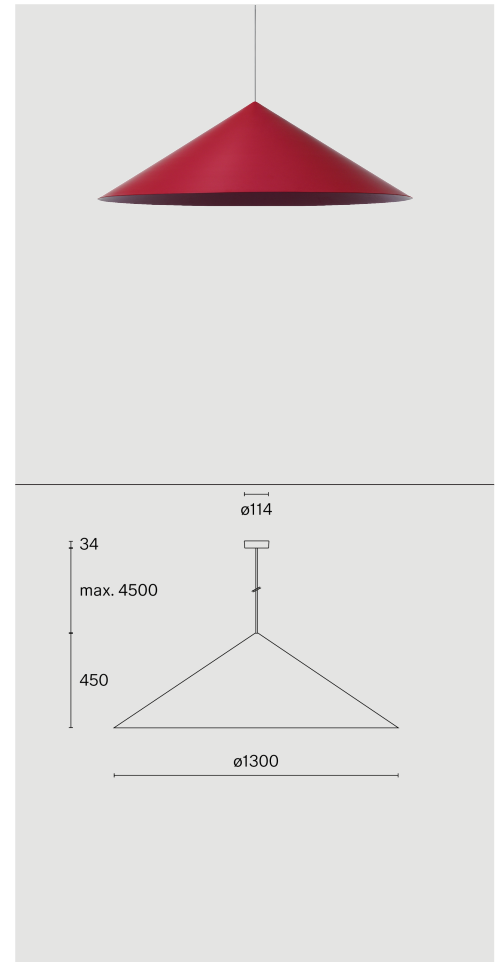

**CONE**  
SUSPENDED XL  
W151XL3

Ceiling suspended luminaire with shade made from aluminium; polycarbonate canopy; optical system with acrylic diffuser; integrated LED light source; surface Purple red; RAL 3004; inclusive cable suspension max. 4500 mm; DALI Push dim; light colour 2700 K;  $\leq 3$  SDCM (initial MacAdam); CRI  $\geq 90$ ; degree of protection IP20; Class 1; driver included; light source replaceable by Wastberg+ or by a professional with explicit authorization; control gear not replaceable;

**TECHNICAL INFORMATION**

<b>Physical</b>	
<b>Material</b>	Shade: Aluminium
<b>IP Rating</b>	IP20
<b>Safety Class</b>	Class I

<b>LED</b>	
<b>Colour Rendering Index</b>	CRI $\geq 90$
<b>Lumen Maintenance</b>	L90 / 50000 h
<b>Macadam Ellipse</b>	$\leq 3$ SDCM (initial MacAdam)

More technical information online  
[wastberg.com/en/products/cone-suspended-xl-w151xl3](http://wastberg.com/en/products/cone-suspended-xl-w151xl3)

**ARTICLE-SPECIFIC INFORMATION**

<b>Mounting</b>	Ceiling
<b>Luminous Flux</b>	2420 lm
<b>Colour Temperature</b>	2700 K
<b>Control</b>	DALI Push dim
<b>Voltage</b>	220 - 240 V
<b>Power</b>	44 W
<b>Weight</b>	11.5 kg