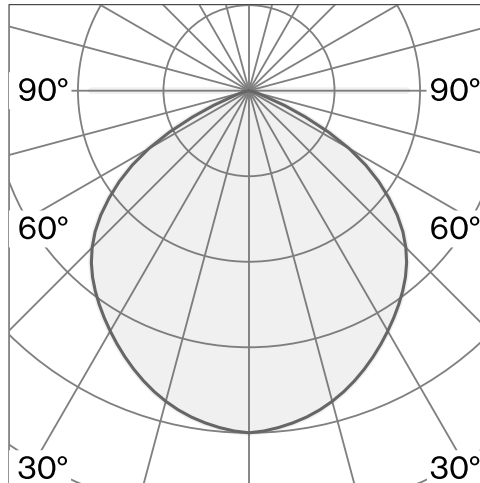

CONE
SUSPENDED XL
W151XL3

Ceiling suspended luminaire with shade made from aluminium; polycarbonate canopy; optical system with acrylic diffuser; integrated LED light source; surface Jet black; RAL 9005; inclusive cable suspension max. 4500 mm; DALI Push dim; light colour 2700 K; ≤ 3 SDCM (initial MacAdam); CRI ≥ 90 ; degree of protection IP20; Class 1; driver included; light source replaceable by Wastberg+ or by a professional with explicit authorization; control gear not replaceable;

TECHNICAL INFORMATION

Physical	
Material	Shade: Aluminium
IP Rating	IP20
Safety Class	Class I

LED	
Colour Rendering Index	CRI ≥ 90
Lumen Maintenance	L90 / 50000 h
Macadam Ellipse	≤ 3 SDCM (initial MacAdam)