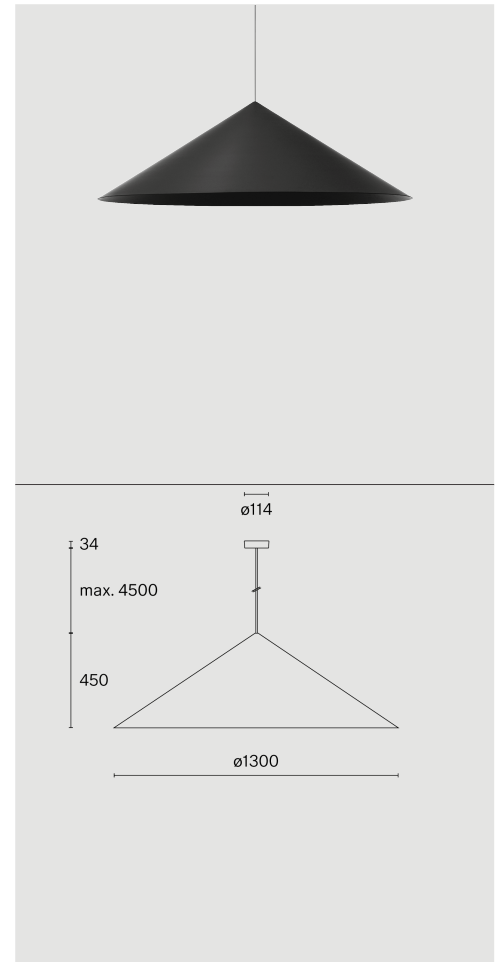

CONE
SUSPENDED XL
W151XL3

Ceiling suspended luminaire with shade made from aluminium; polycarbonate canopy; optical system with acrylic diffuser; integrated LED light source; surface Jet black; RAL 9005; inclusive cable suspension max. 4500 mm; DALI Push dim; light colour 2700 K; ≤ 3 SDCM (initial MacAdam); CRI ≥ 90 ; degree of protection IP20; Class 1; driver included; light source replaceable by Wastberg+ or by a professional with explicit authorization; control gear not replaceable;

More technical information online
wastberg.com/en/products/cone-suspended-xl-w151xl3

ARTICLE-SPECIFIC INFORMATION

Mounting	
Luminous Flux	
Colour Temperature	
Control	
Voltage	
Power	
Weight	

Colour / Finish	Jet black ●
------------------------	-------------