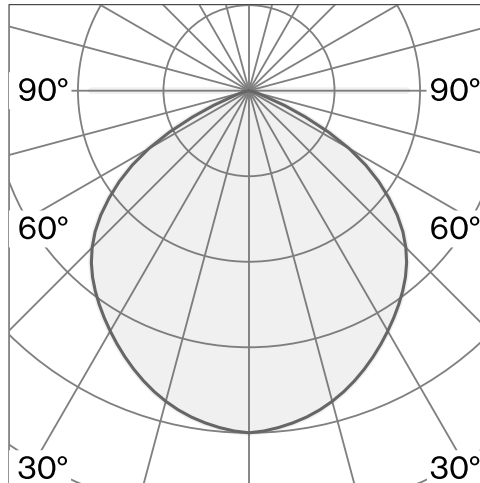

Ceiling suspended luminaire with shade made from aluminium; polycarbonate canopy; optical system with acrylic diffuser; integrated LED light source; surface Traffic white; RAL 9016; inclusive cable suspension max. 4500 mm; DALI Push dim; light colour 2700 K; ≤ 3 SDCM (initial MacAdam); CRI ≥ 90 ; degree of protection IP20; Class 1; driver included; light source replaceable by Wastberg+ or by a professional with explicit authorization; control gear not replaceable;

TECHNICAL INFORMATION

Physical	
Material	Shade: Aluminium
IP Rating	IP20
Safety Class	Class I

LED	
Colour Rendering Index	CRI ≥ 90
Lumen Maintenance	L90 / 50000 h
Macadam Ellipse	≤ 3 SDCM (initial MacAdam)