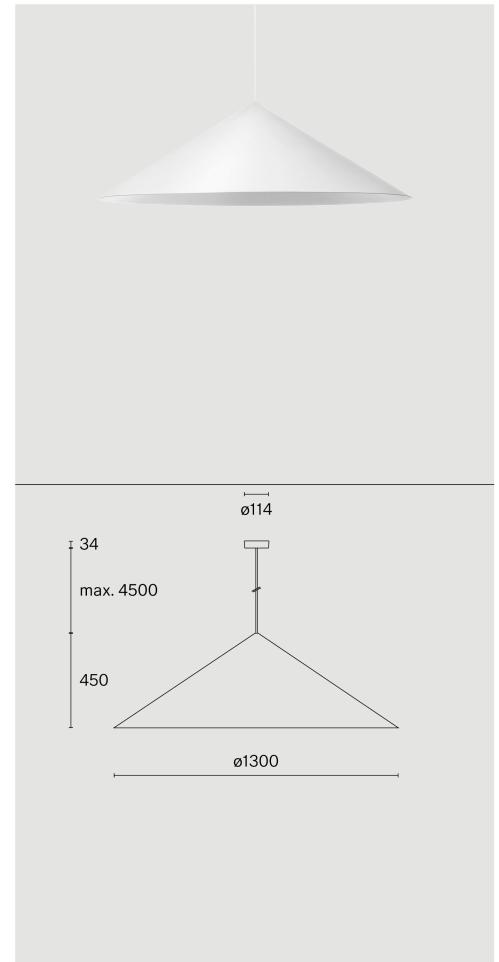

Ceiling suspended luminaire with shade made from aluminium; polycarbonate canopy; optical system with acrylic diffuser; integrated LED light source; surface Traffic white; RAL 9016; inclusive cable suspension max. 4500 mm; DALI Push dim; light colour 2700 K; ≤ 3 SDCM (initial MacAdam); CRI ≥ 90 ; degree of protection IP20; Class 1; driver included; light source replaceable by Wastberg+ or by a professional with explicit authorization; control gear not replaceable;

More technical information online
wastberg.com/en/products/cone-suspended-xl-w151xl3

ARTICLE-SPECIFIC INFORMATION

Mounting
Luminous Flux
Colour Temperature
Control
Voltage
Power
Weight

Colour / Finish
Traffic white